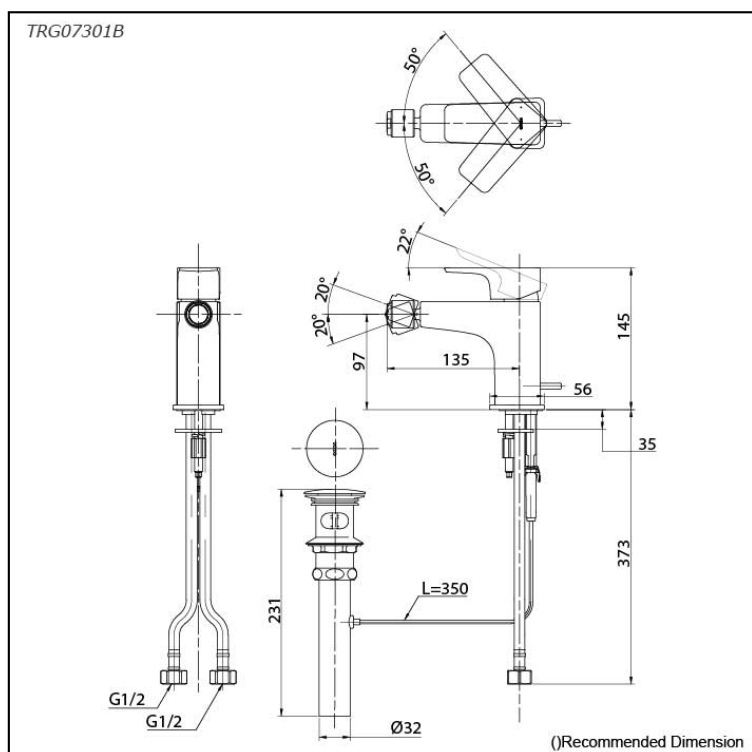

GE Series
Bidet Faucet
(w/ Pop-up Waste)

Features

- GE's series redefines modern design. A V-shaped edge generates captivating multi-sided reflections, complemented by sleek, refined edges. The five-sided mirror reflection adds a contemporary touch, offering a unique visual experience.
- Long-lasting Comfort: COMFORT GLIDE for Smooth Operation with TOTO's Original Cartridge.

Specifications

Material: Brass
Water Pressure: 0.05MPa~1.0MPa

Parts description

- **TRG07301B**
Bidet Faucet
(w/ Pop-up Waste)

Flow Rate

TRG07301B