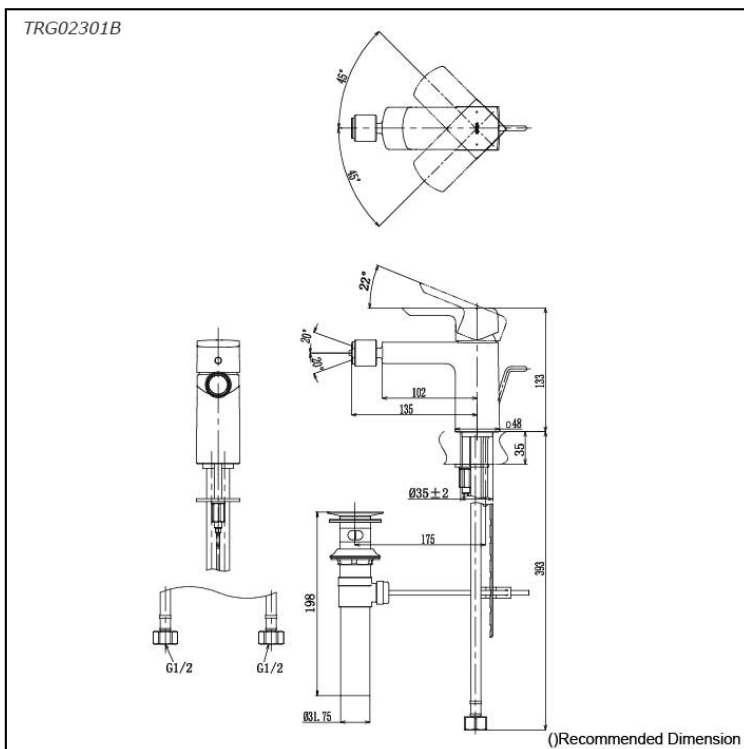

GR Series
Bidet Faucet
(w/ Pop-up Waste)

Features

- Make a regal statement in your space. This premium faucet series, blending sharp edges and gentle curves, offers striking sculptural beauty. Its strong lines, designed to create stability and make a statement, exude a regal presence.
- Long-lasting Comfort: COMFORT GLIDE for Smooth Operation with TOTO's Original Cartridge.

Specifications

Material: Brass
Water Pressure: 0.05MPa~1.0MPa

Parts description

- **TRG02301B**
Bidet Faucet (w/ Pop-up Waste)

Flow Rate

TRG02301B