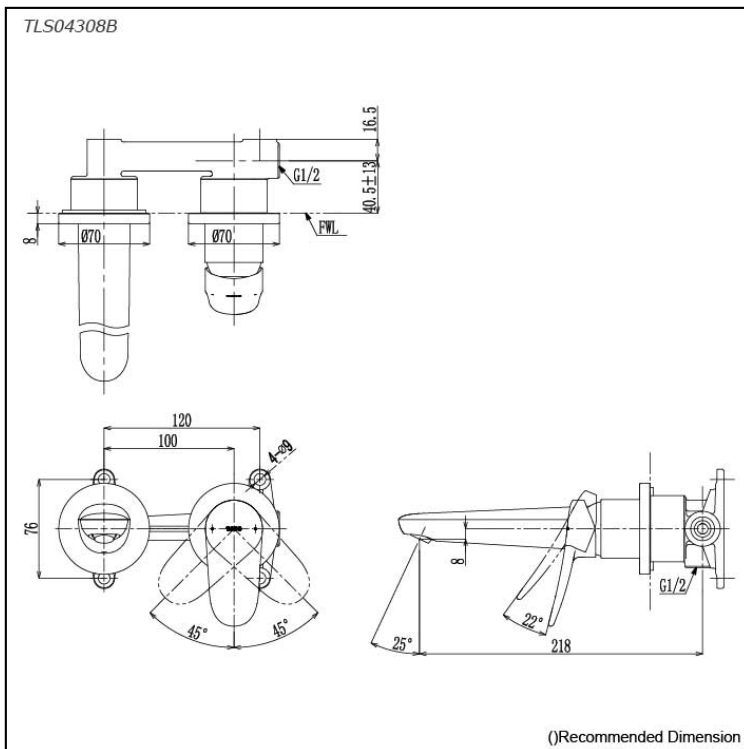

LF Series
 Wall-Mount Single Lever Lavatory Faucet
 (Short Spout) (w/o Pop-up Waste)

Features

- Discover a powerful presence in a compact form, featuring a flexible handle that combines functionality with a sleek, modern aesthetic.
- High corrosion resistance plating.
- TOTO original cartridge for smooth control

Specifications

Finish: Chrome
 Material: Brass
 Water Pressure: 0.05MPa~1.0MPa

Parts description

- **TLS04308B**
 Wall-Mount Single Lever Lavatory Faucet
 (Short Spout) w/o waste fitting

Flow Rate

TLS04308B