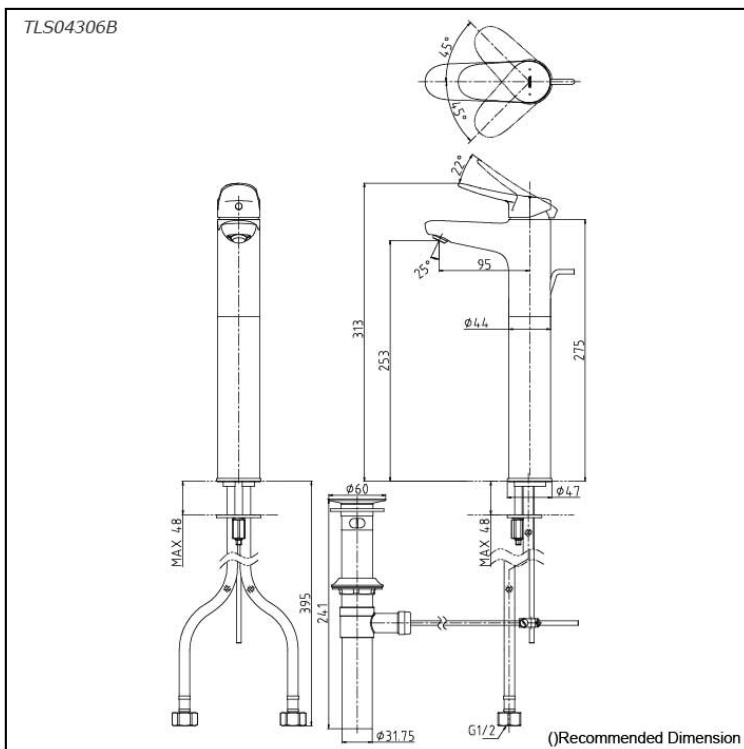

*LF Series  
Single Lever Lavatory Faucet  
(Tall Vessel)  
(w/ Pop-up Waste)*

### Specifications

Finish: Chrome  
Material: Brass  
Water Pressure: 0.05MPa~1.0MPa

### Parts description

- **TLS04306B**  
Single Lever Lavatory Faucet (Tall Vessel)  
(w/ Pop-up Waste)

### Flow Rate

TLS04306B