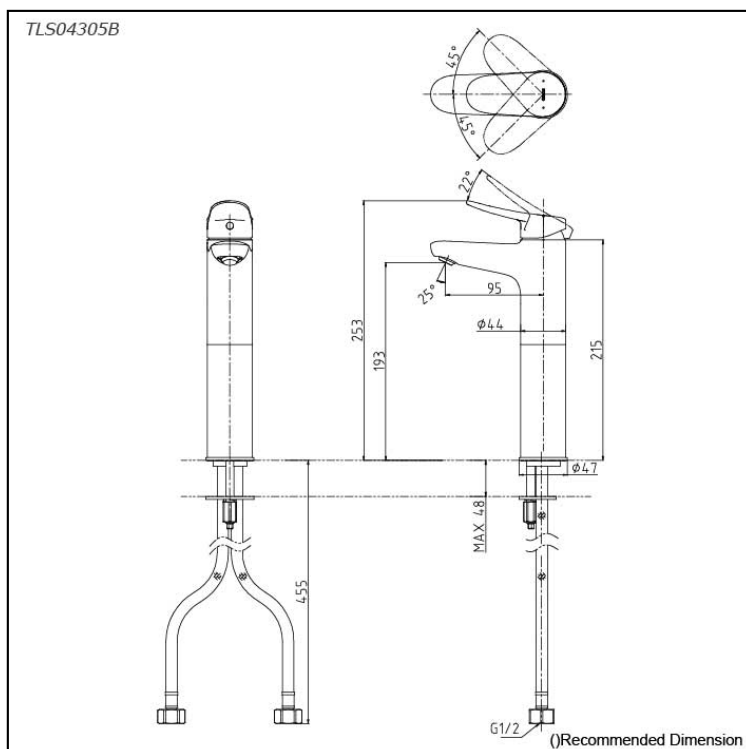

*LF Series  
Single Lever Lavatory Faucet  
(Semi-tall Vessel)  
(w/o Pop-up Waste)*

### Specifications

Finish: Chrome  
Material: Brass  
Water Pressure: 0.05MPa~1.0MPa

### Parts description

- **TLS04305B**  
Single Lever Lavatory Faucet (Semi-tall Vessel) (w/o Pop-up Waste)

### Flow Rate

TLS04305B