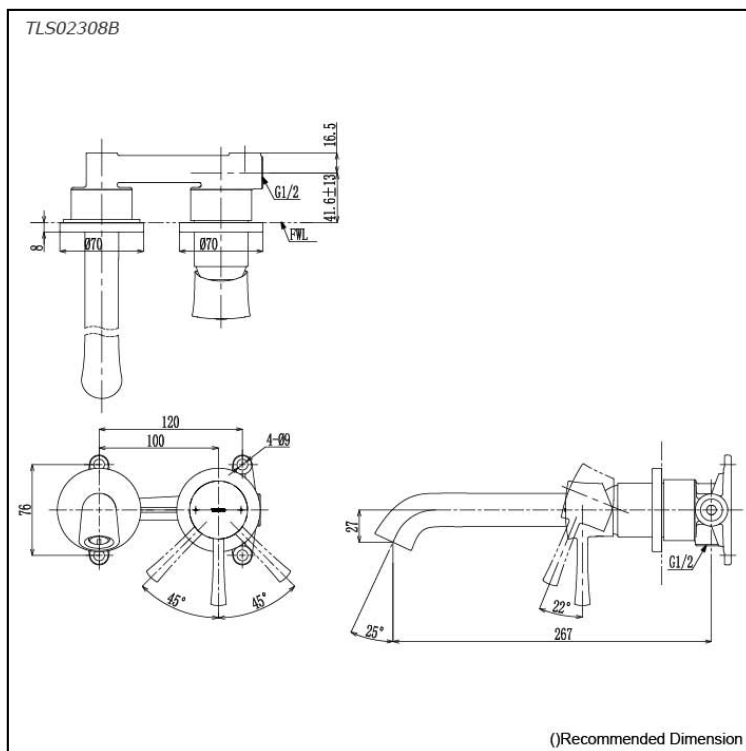

### Specifications

Finish: Chrome  
 Material: Brass  
 Water Pressure: 0.05MPa~1.0MPa

### Parts description

- **TLS02308B**  
 Wall-Mount Single Lever Lavatory Faucet  
 (Long Spout) w/o waste fitting

### Flow Rate

TLS02308B