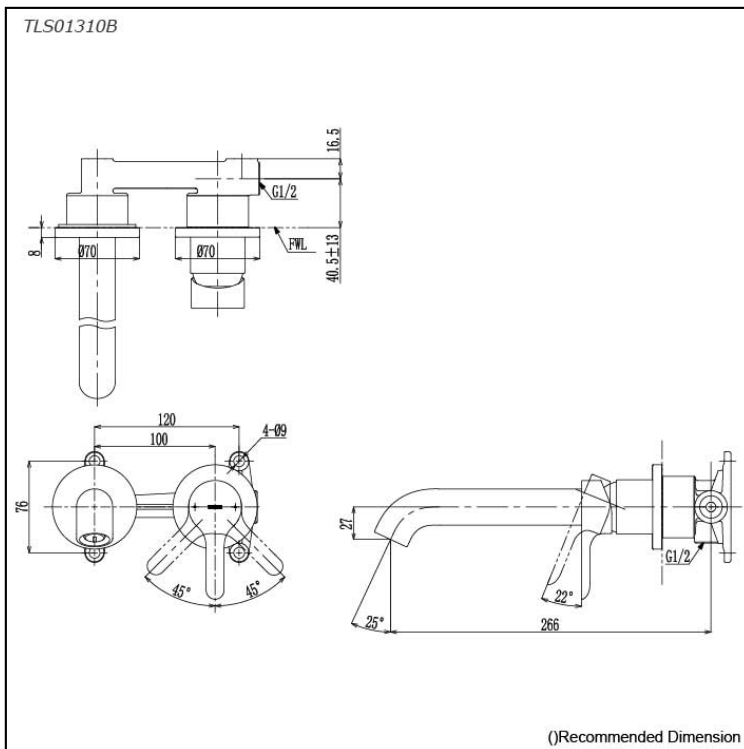

LB Series  
 Wall-Mount Single Lever Lavatory Faucet  
 (Long Spout) (w/o Pop-up Waste)

### Specifications

Finish: Chrome  
 Material: Brass  
 Water Pressure: 0.05MPa~1.0MPa

### Parts description

- **TLS01310B**  
 Wall-Mount Single Lever Lavatory Faucet  
 (Long Spout) w/o waste fitting

### Flow Rate

TLS01310B