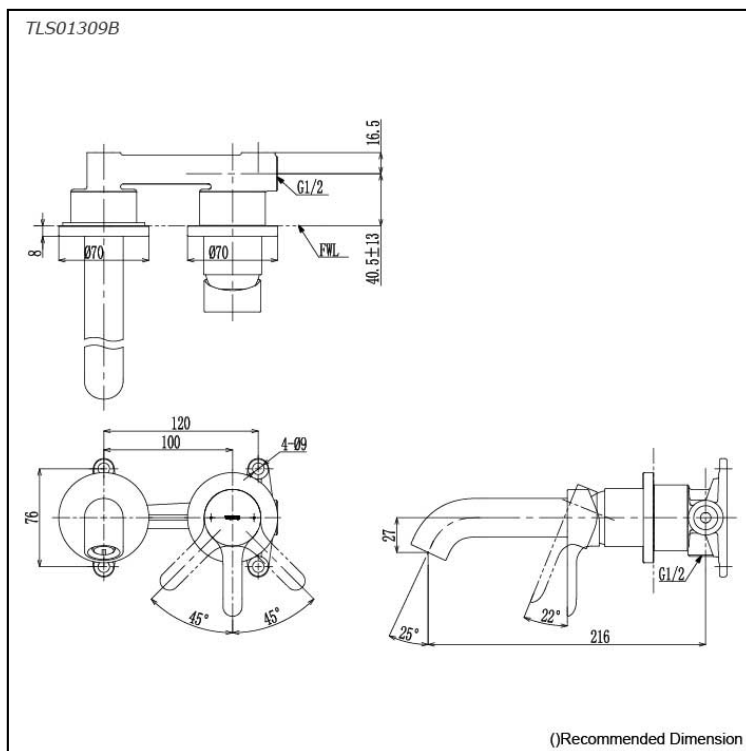

LB Series
 Wall-Mount Single Lever Lavatory Faucet
 (Short Spout) (w/o Pop-up Waste)

Features

- Embrace the elegance of minimalist design, where geometric shapes intertwine with organic curves, creating a harmonious fusion that captivates the eye.
- High corrosion resistance plating.
- TOTO original cartridge for smooth control

Specifications

Finish: Chrome
 Material: Brass
 Water Pressure: 0.05MPa~1.0MPa

Parts description

- **TLS01309B**
 Wall-Mount Single Lever Lavatory Faucet
 (Short Spout) w/o waste fitting

Flow Rate

TLS01309B