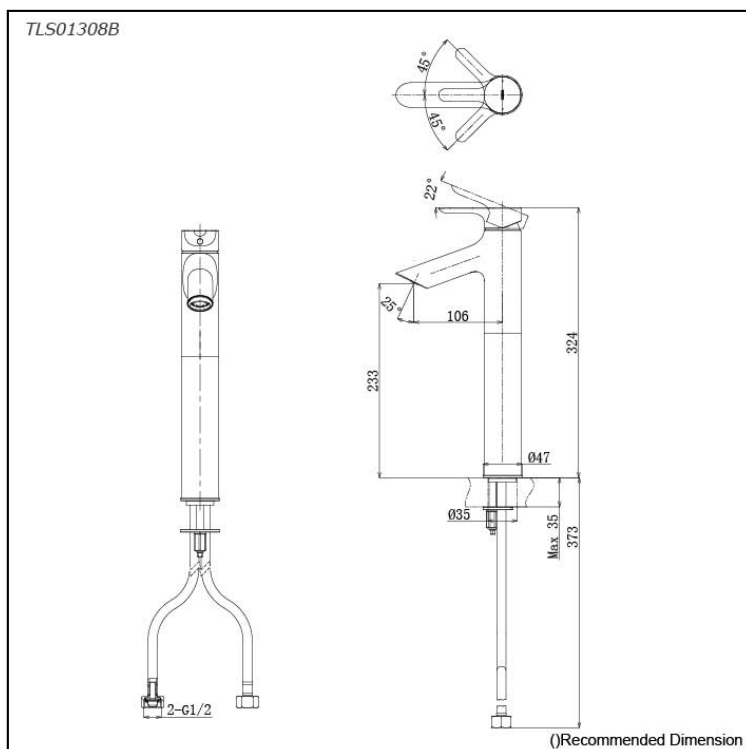

*LB Series
Single Lever Lavatory Faucet
(Tall Vessel)
(w/o Pop-up Waste)*

Features

- Embrace the elegance of minimalist design, where geometric shapes intertwine with organic curves, creating a harmonious fusion that captivates the eye.
- High corrosion resistance plating.
- TOTO original cartridge for smooth control

Specifications

Finish: Chrome
Material: Brass
Water Pressure: 0.05MPa~1.0MPa

Parts description

- **TLS01308B**
Single Lever Lavatory Faucet (Tall Vessel)
(w/o Pop-up Waste)

Flow Rate

TLS01308B