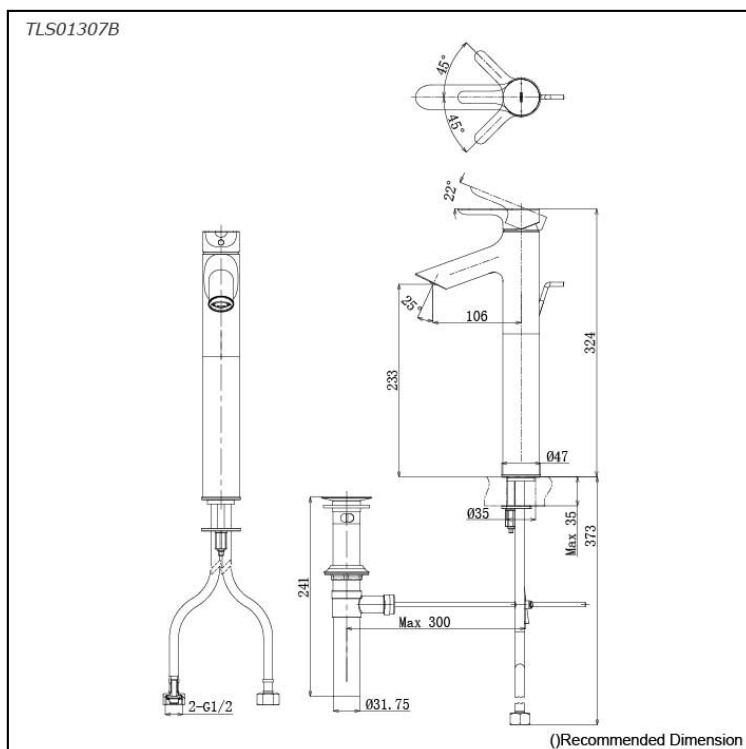

*LB Series  
Single Lever Lavatory Faucet  
(Tall Vessel)  
(w/ Pop-up Waste)*

### Specifications

Finish: Chrome  
Material: Brass  
Water Pressure: 0.05MPa~1.0MPa

### Parts description

- **TLS01307B**  
Single Lever Lavatory Faucet (Tall Vessel)  
(w/ Pop-up Waste)

### Flow Rate

TLS01307B