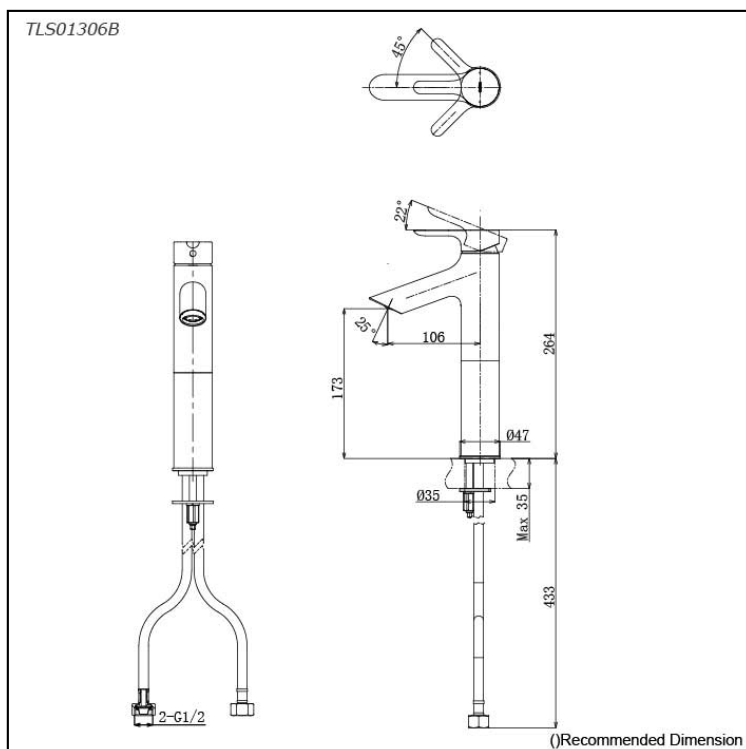

*LB Series  
Single Lever Lavatory Faucet  
(Semi-tall Vessel)  
(w/o Pop-up Waste)*

### Specifications

Finish: Chrome  
Material: Brass  
Water Pressure: 0.05MPa~1.0MPa

### Parts description

- **TLS01306B**  
Single Lever Lavatory Faucet (Semi-tall Vessel) (w/o Pop-up Waste)

### Flow Rate

TLS01306B