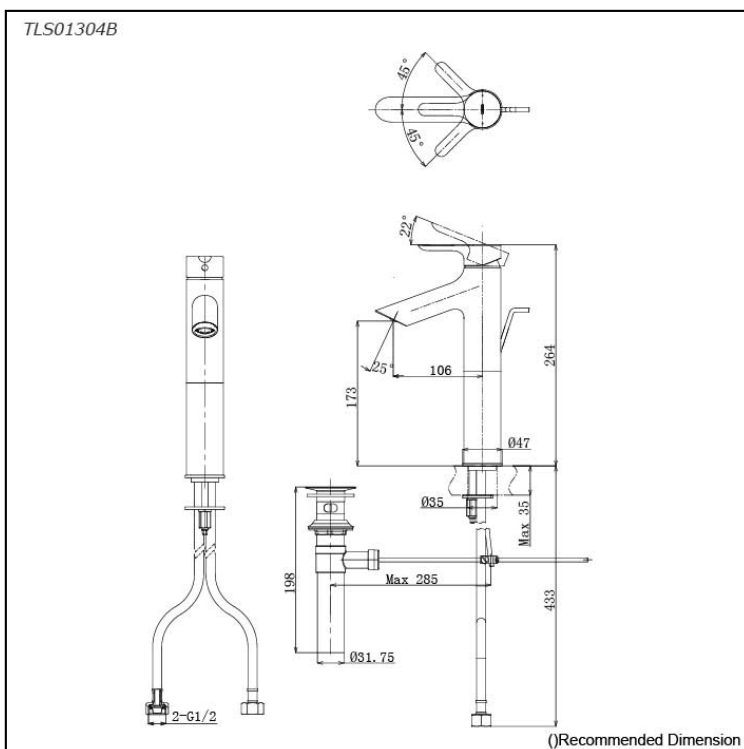

*LB Series
Single Lever Lavatory Faucet
(Semi-tall Vessel)
(w/ Pop-up Waste)*

Features

- Embrace the elegance of minimalist design, where geometric shapes intertwine with organic curves, creating a harmonious fusion that captivates the eye.
- High corrosion resistance plating.
- TOTO original cartridge for smooth control

Specifications

Finish: Chrome
Material: Brass
Water Pressure: 0.05MPa~1.0MPa

Parts description

- **TLS01304B**
Single Lever Lavatory Faucet (w/ Pop-up Waste)

Flow Rate

TLS01304B