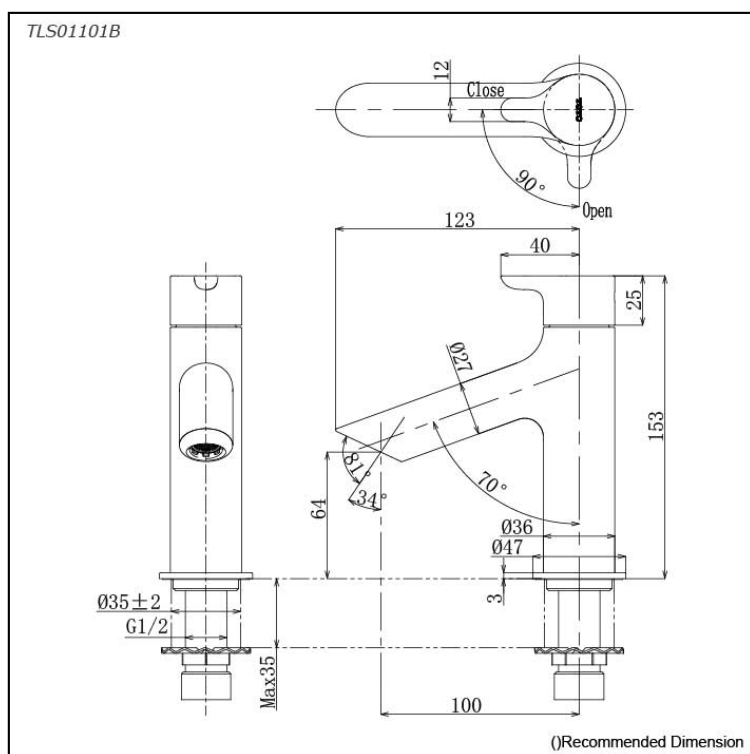

LB Series
Lavatory Faucet
(Cold Water Only)

Features

- Embrace the elegance of minimalist design, where geometric shapes intertwine with organic curves, creating a harmonious fusion that captivates the eye.
- High corrosion resistance plating.
- TOTO original cartridge for smooth control

Specifications

Finish: Chrome

Material: Brass

Parts description

- **TLS01101B**
Lavatory Faucet (Cold Water Only)

Flow Rate

TLS01101B