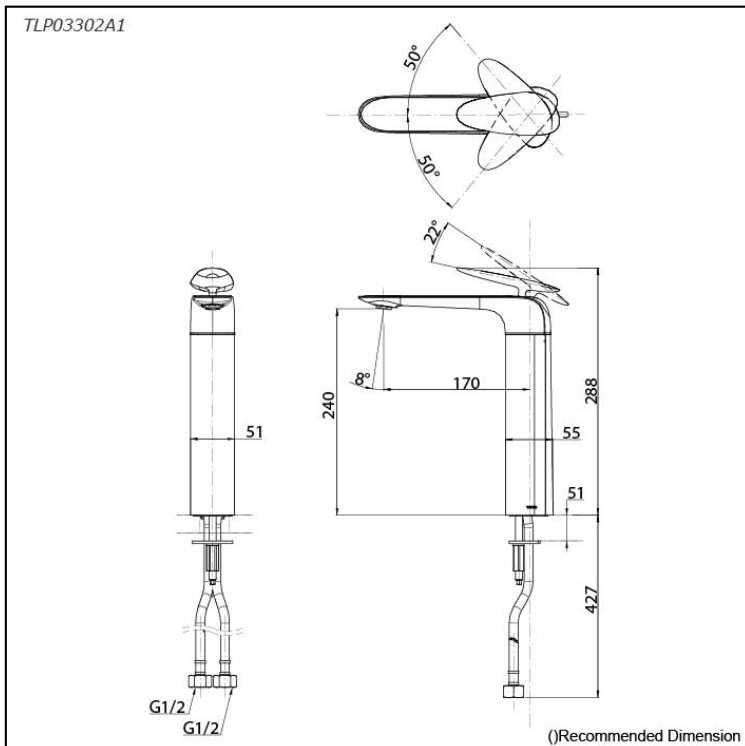

ZA Series
Single Lever Lavatory Faucet
(w/o Pop-up Waste)

Features

- Experience a sense of calm with the ZA series' asymmetrical design. Inspired by nature and the elegance of flower petals, the organically shaped handle complements the basin's curve, enhancing your space's natural beauty.
- Long-lasting Comfort: COMFORT GLIDE for Smooth Operation with TOTO's Original Cartridge.
- Effortless Installation and Use - Simplify Your Experience.
- PVD finishes offer beauty and strength, enriching your bathroom with vibrant color.

Specifications

Material: Stainless Steel

Water Pressure: 0.05MPa~1.0MPa

Parts description

- **TLP03302A1**
Single Lever Lavatory Faucet
(w/o Pop-up Waste)

reddot award 2019
winner

Flow Rate

TLP03302A1