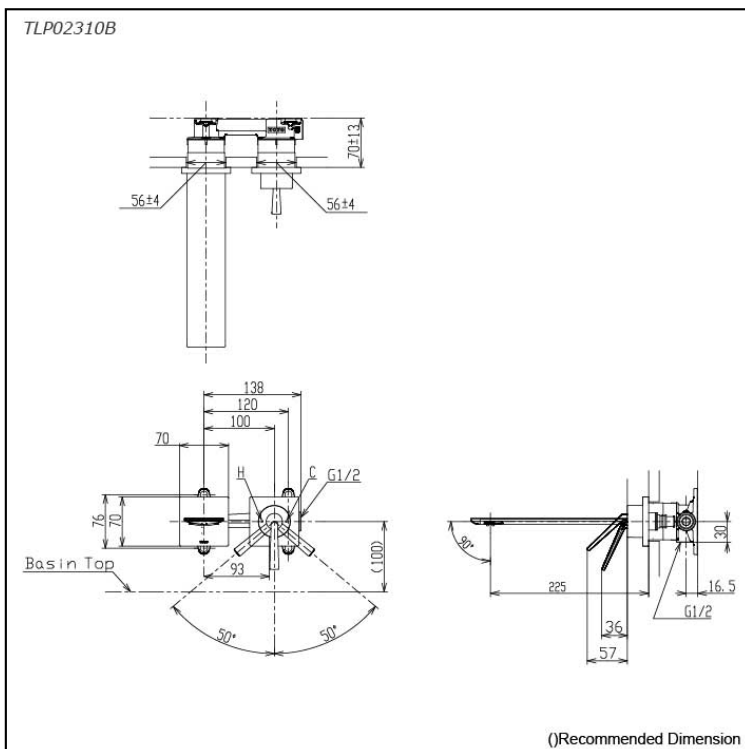

ZL Series
 Wall-Mount Single Lever Lavatory Faucet
 (Long Spout) (w/o Pop-up Waste)

Features

- Ultra-thin edges and a luminous, mirror surface create a delicate contrast, showcasing advanced design. Engineered to complement sharp-edged basins, these faucets bring a modern, sophisticated edge to your bathroom.
- Long-lasting Comfort: COMFORT GLIDE for Smooth Operation with TOTO's Original Cartridge.

Specifications

Material: Stainless Steel
 Water Pressure: 0.05MPa~1.0MPa

Parts description

- **TLP02310B**
 Wall-Mount Single Lever Lavatory Faucet
 (Long Spout) (w/o Waste Fittings)

Flow Rate

TLP02310B