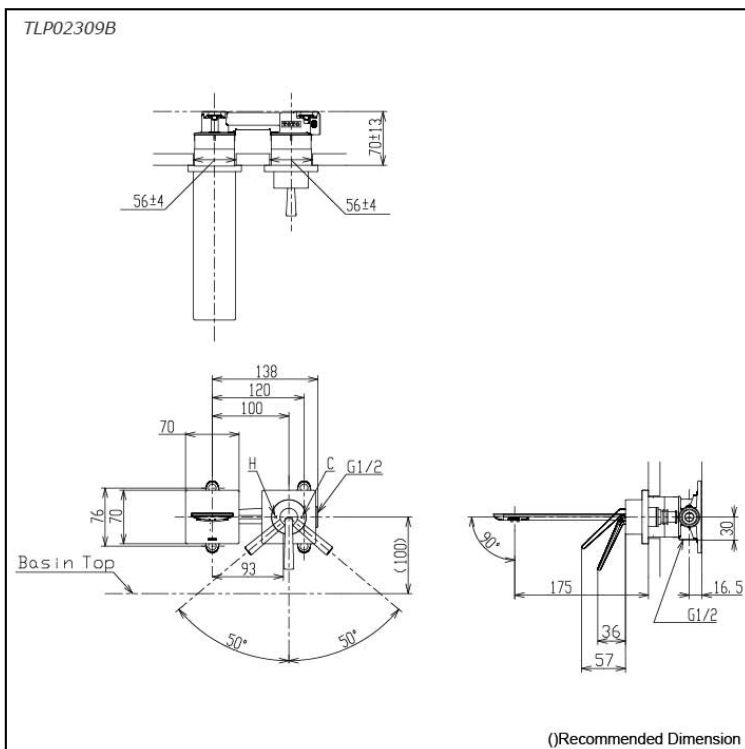

ZL Series
 Wall-Mount Single Lever Lavatory Faucet
 (Short Spout) (w/o Pop-up Waste)

Features

- Ultra-thin edges and a luminous, mirror surface create a delicate contrast, showcasing advanced design. Engineered to complement sharp-edged basins, these faucets bring a modern, sophisticated edge to your bathroom.
- Long-lasting Comfort: COMFORT GLIDE for Smooth Operation with TOTO's Original Cartridge.

Specifications

Material: Stainless Steel
 Water Pressure: 0.05MPa~1.0MPa

Parts description

- **TLP02309B**
 Wall-Mount Single Lever Lavatory Faucet
 (Short Spout) (w/o Waste Fittings)

Flow Rate

TLP02309B