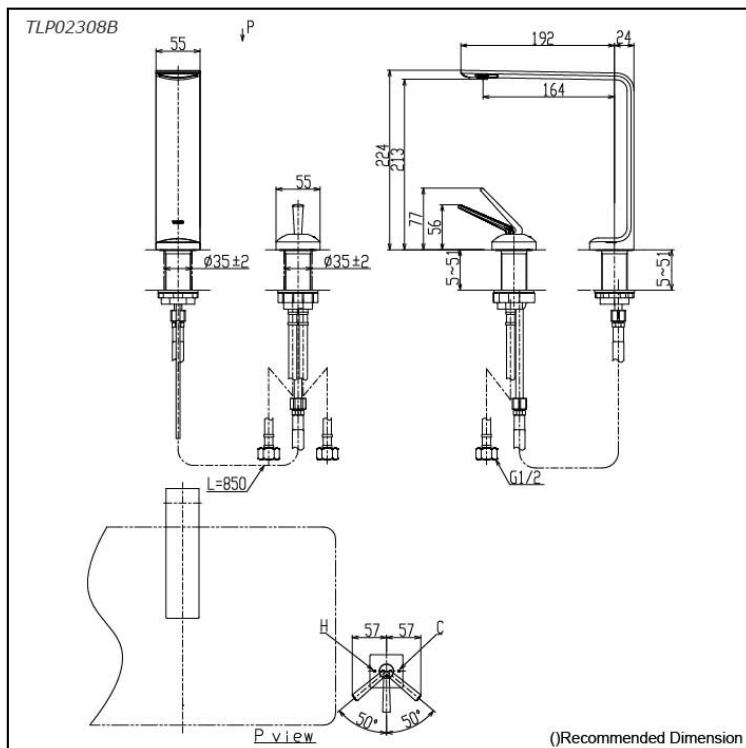

ZL Series
Single Lever Lavatory Faucet
(Tall Vessel) (w/o Pop-up Waste)

Features

- Ultra-thin edges and a luminous, mirror surface create a delicate contrast, showcasing advanced design. Engineered to complement sharp-edged basins, these faucets bring a modern, sophisticated edge to your bathroom.
- Long-lasting Comfort: COMFORT GLIDE for Smooth Operation with TOTO's Original Cartridge.
- Effortless Installation and Use - Simplify Your Experience.
- PVD finishes offer beauty and strength, enriching your bathroom with vibrant color.

Specifications

Material: Stainless Steel

Water Pressure: 0.05MPa~1.0MPa

Parts description

- **TLP02308B**
Single Lever Lavatory Faucet (Tall Vessel)
(w/o Pop-up Waste)

Flow Rate

TLP02308B