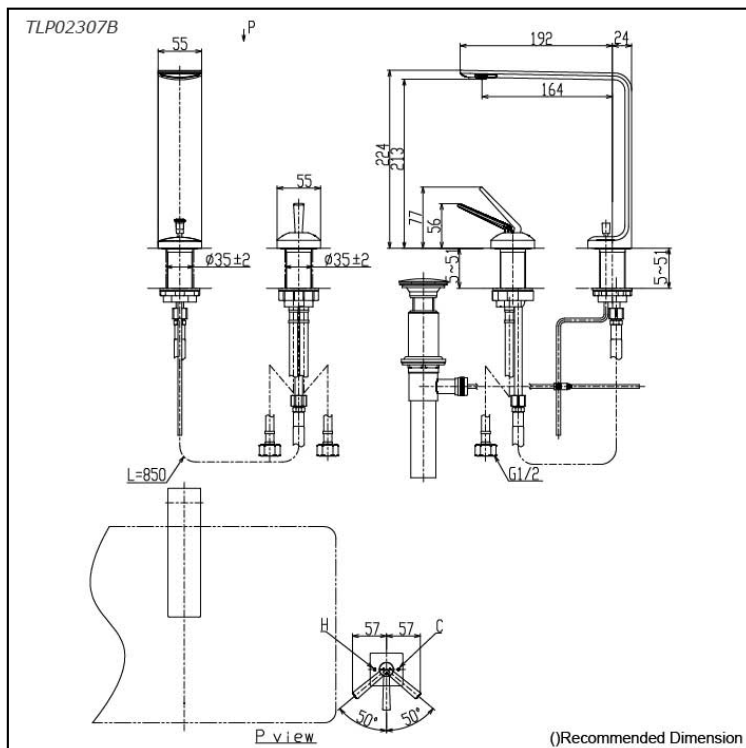

### Features

- Ultra-thin edges and a luminous, mirror surface create a delicate contrast, showcasing advanced design. Engineered to complement sharp-edged basins, these faucets bring a modern, sophisticated edge to your bathroom.
- Long-lasting Comfort: COMFORT GLIDE for Smooth Operation with TOTO's Original Cartridge.
- Effortless Installation and Use - Simplify Your Experience.
- PVD finishes offer beauty and strength, enriching your bathroom with vibrant color.

### Specifications

Material: Stainless Steel

Water Pressure: 0.05MPa~1.0MPa

### Parts description

- **TLP02307B**  
Single Lever Lavatory Faucet (Tall Vessel)  
(w/ Pop-up Waste)

# Flow Rate

TLP02307B