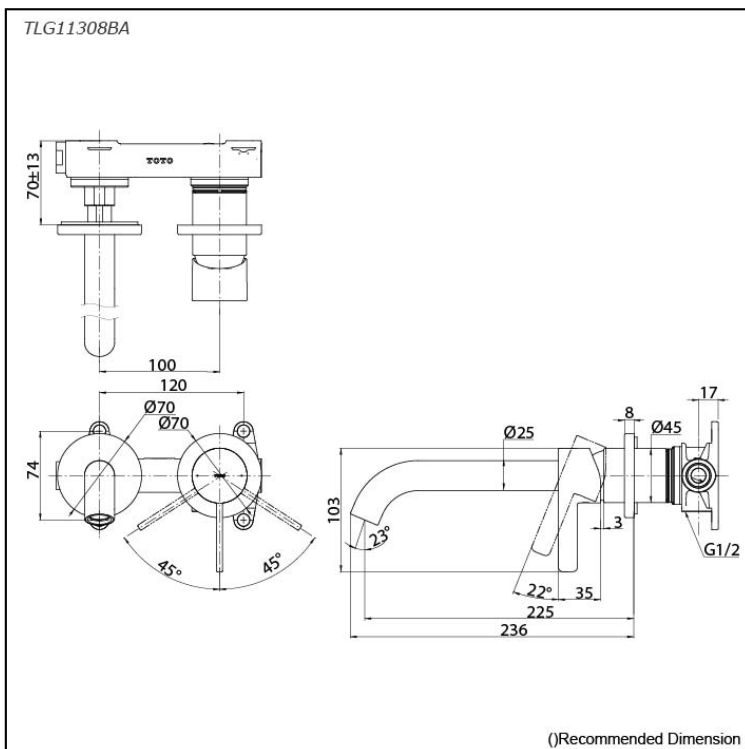

GF Series
 Wall-Mount Single Lever Lavatory Faucet
 (Long Spout) (w/o Pop-up Waste)

Features

- Versatile elegance, crafted with precision. Modern classic collection balances minimalist design with fine, rounded details, creating unique personality. Long handle emphasizes slimness and stability, making it seamless to any aesthetic.
- Long-lasting Comfort: COMFORT GLIDE for Smooth Operation with TOTO's Original Cartridge.

Specifications

Material: Brass
 Water Pressure: 0.05MPa~1.0MPa

Parts description

- **TLG11308BA**
 Wall Mount Single Lever Lavatory Faucet
 (Long Spout) (w/o Waste Fittings)

Flow Rate