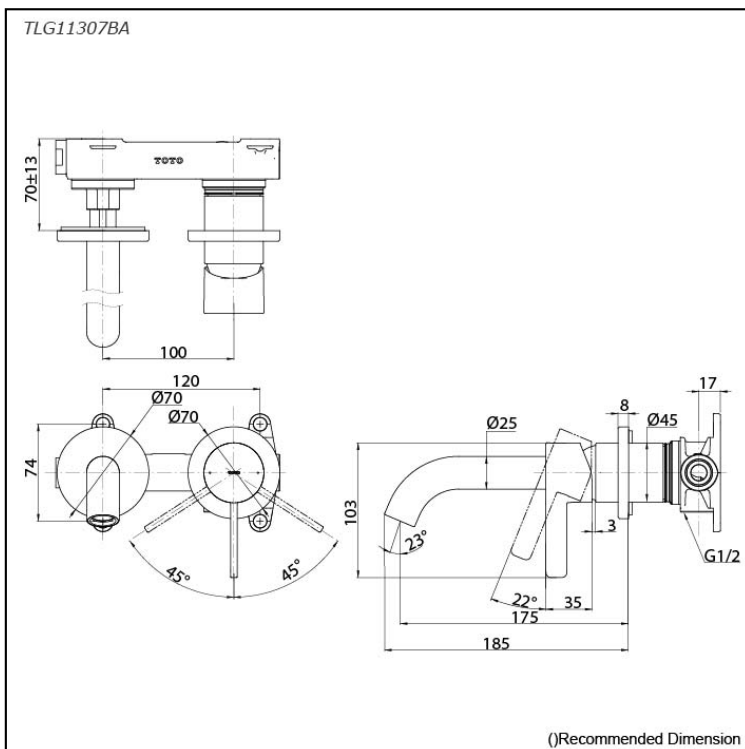

GF Series
 Wall-Mount Single Lever Lavatory Faucet
 (Short Spout) (w/o Pop-up Waste)

Features

- Versatile elegance, crafted with precision. Modern classic collection balances minimalist design with fine, rounded details, creating unique personality. Long handle emphasizes slimness and stability, making it seamless to any aesthetic.
- Long-lasting Comfort: COMFORT GLIDE for Smooth Operation with TOTO's Original Cartridge.

Specifications

Material: Brass
 Water Pressure: 0.05MPa~1.0MPa

Parts description

- **TLG11307BA**
 Wall Mount Single Lever Lavatory Faucet
 (Short Spout) (w/o Waste Fittings)

Flow Rate