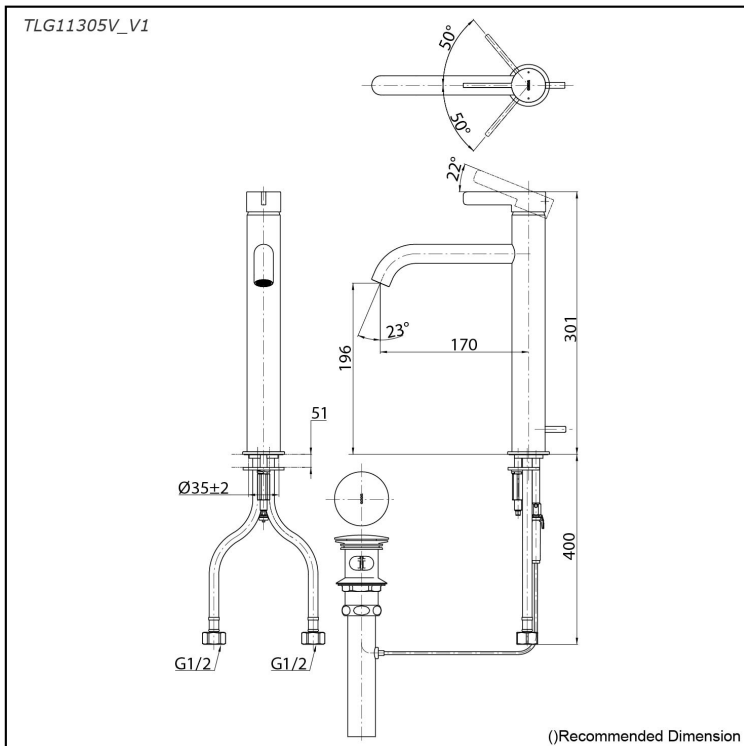

### Specifications

Material: Brass  
Water Pressure: 0.05MPa~1.0MPa

### Parts description

- **TLG11305V\_V1**  
Single Lever Lavatory Faucet  
(w/ Pop-up Waste)

reddot winner 2020