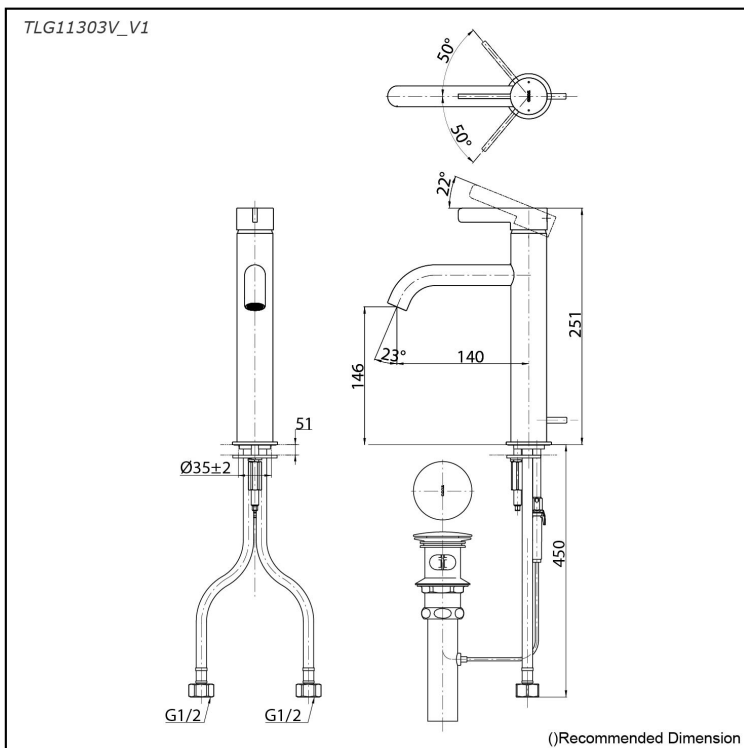

GF Series
Single Lever Lavatory Faucet
(Semi-tall Vessel) (w/ Pop-up Waste)

Features

- Versatile elegance, crafted with precision. Modern classic collection balances minimalist design with fine, rounded details, creating unique personality. Long handle emphasizes slimness and stability, making it seamless to any aesthetic.
- Long-lasting Comfort: COMFORT GLIDE for Smooth Operation with TOTO's Original Cartridge.

Specifications

Material: Brass
Water Pressure: 0.05MPa~1.0MPa

Parts description

- **TLG11303V_V1**
Single Lever Lavatory Faucet
(w/ Pop-up Waste)

reddot winner 2020

Flow Rate

TLG11303V_V1