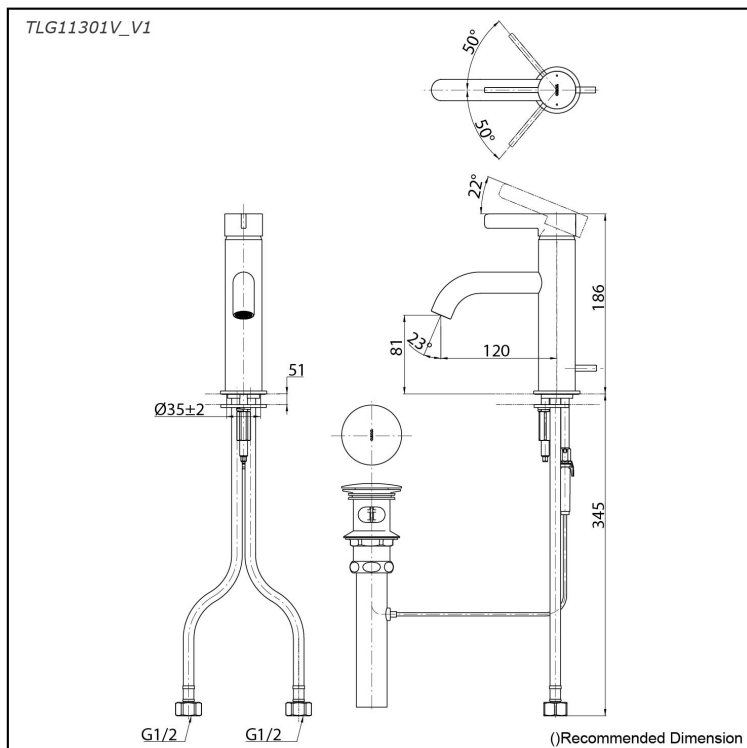

### Specifications

Material: Brass  
Water Pressure: 0.05MPa~1.0MPa

### Parts description

- **TLG11301V\_V1**  
Single Lever Lavatory Faucet  
(w/ Pop-up Waste)

reddot winner 2020

### Flow Rate

TLG11301V\_V1