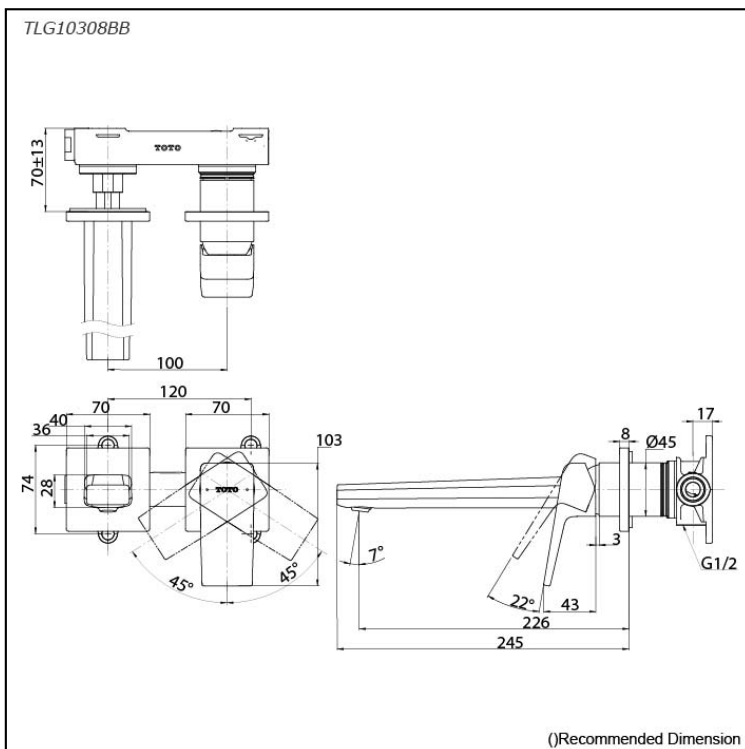

*GB Series
Wall-Mount Single Lever Lavatory Faucet
(Long Spout) (w/o Pop-up Waste)*

Features

- Bring tranquility to your bathroom with this modern collection. Its slim, square design and beveled edges add sophistication. Gentle edge lines, reminiscent of handcraft, bring personal warmth, making your space feel uniquely peaceful.
- Long-lasting Comfort: COMFORT GLIDE for Smooth Operation with TOTO's Original Cartridge.

Specifications

Material: Brass
Water Pressure: 0.05MPa~1.0MPa

Parts description

- **TLG10308BB**
Wall Mount Single Lever Lavatory Faucet
(Long Spout) (w/o Waste Fittings)

Flow Rate