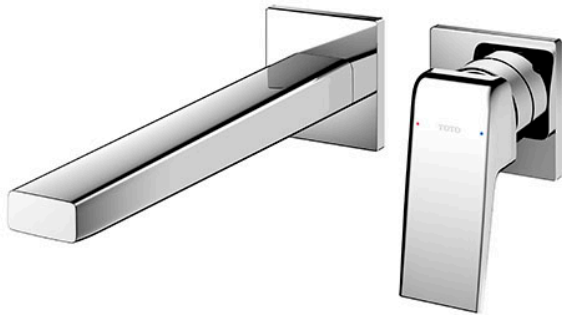

*GB Series
Wall-Mount Single Lever Lavatory Faucet
(Long Spout) (w/o Pop-up Waste)*

Features

- Bring tranquility to your bathroom with this modern collection. Its slim, square design and beveled edges add sophistication. Gentle edge lines, reminiscent of handcraft, bring personal warmth, making your space feel uniquely peaceful.
- Long-lasting Comfort: COMFORT GLIDE for Smooth Operation with TOTO's Original Cartridge.

Specifications

Material: Brass
Water Pressure: 0.05MPa~1.0MPa

Parts description

- **TLG10308BB**
Wall Mount Single Lever Lavatory Faucet
(Long Spout) (w/o Waste Fittings)

Flow Rate