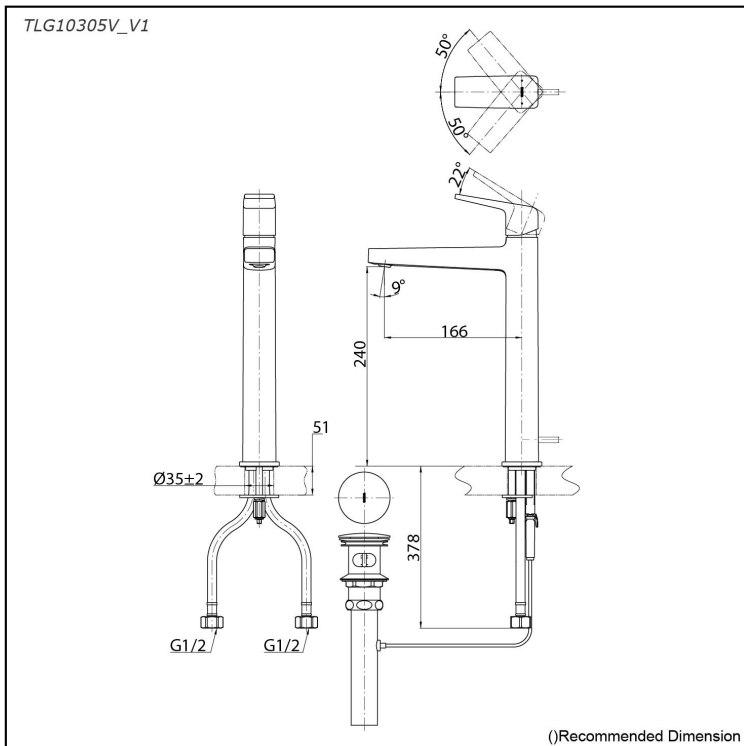

*GB Series
Single Lever Lavatory Faucet
(Tall Vessel) (w/ Pop-up Waste)*

Features

- Bring tranquility to your bathroom with this modern collection. Its slim, square design and beveled edges add sophistication. Gentle edge lines, reminiscent of handcraft, bring personal warmth, making your space feel uniquely peaceful.
- Long-lasting Comfort: COMFORT GLIDE for Smooth Operation with TOTO's Original Cartridge.

Specifications

Material: Brass
Water Pressure: 0.05MPa~1.0MPa

Parts description

- **TLG10305V_V1**
Single Lever Lavatory Faucet
(w/ Pop-up Waste)

reddot winner 2020

Flow Rate

TLG10305V_V1