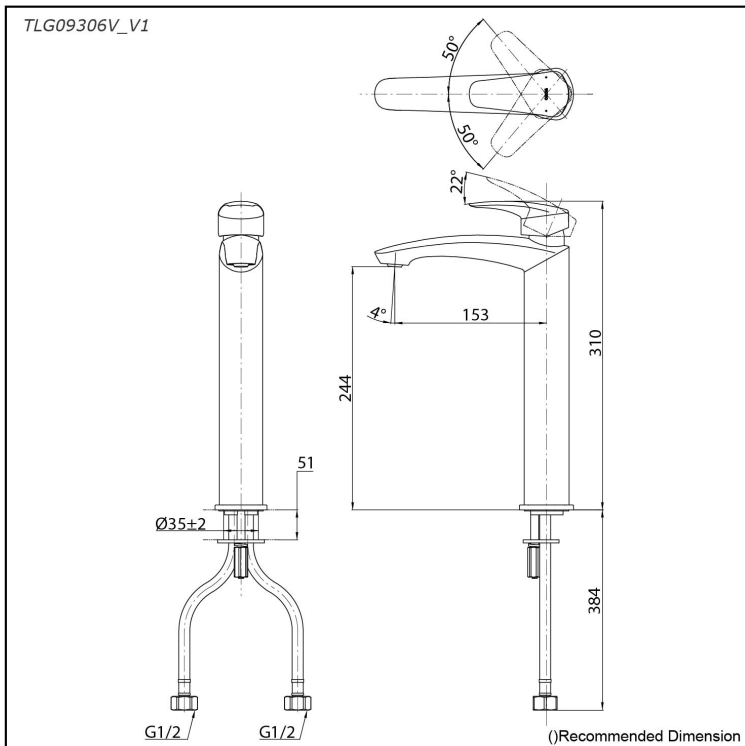

GM Series
Single Lever Lavatory Faucet
(Tall Vessel) (w/o Pop-up Waste)

Features

- Elevate your space with sacred elegance, transforming its ambiance. Inspired by the Torii Gate, this faucet's arched spout and columnar body represent a transition. Its versatile design, with highlighted edges, brings stately volume and a tranquil feel.
- Long-lasting Comfort: COMFORT GLIDE for Smooth Operation with TOTO's Original Cartridge.

Specifications

Material: Brass
Water Pressure: 0.05MPa~1.0MPa

Parts description

- **TLG09306V_V1**
Single Lever Lavatory Faucet
(w/o Pop-up Waste)

Flow Rate

TLG09306V_V1