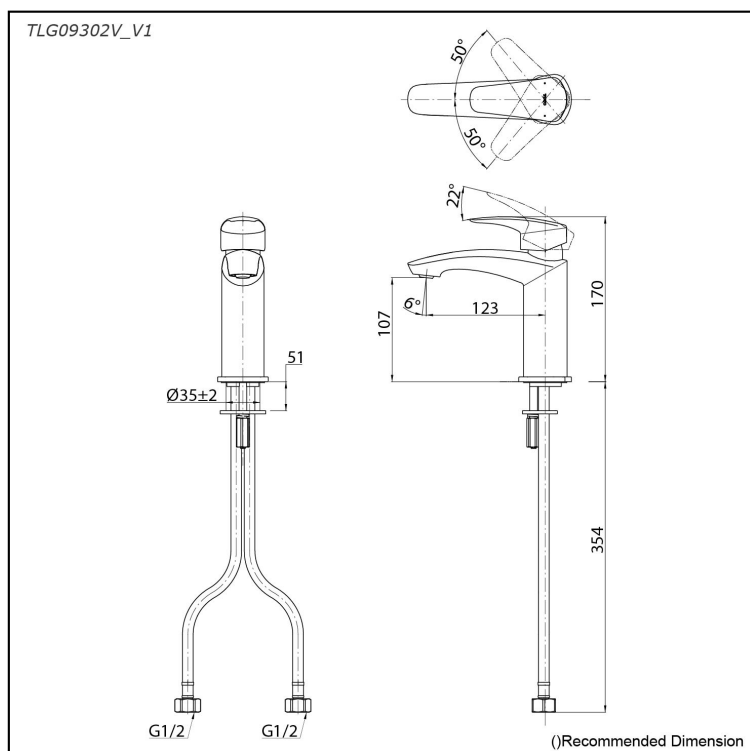

### Features

- Elevate your space with sacred elegance, transforming its ambiance. Inspired by the Torii Gate, this faucet's arched spout and columnar body represent a transition. Its versatile design, with highlighted edges, brings stately volume and a tranquil feel.
- Long-lasting Comfort: COMFORT GLIDE for Smooth Operation with TOTO's Original Cartridge.

### Specifications

Material: Brass  
Water Pressure: 0.05MPa~1.0MPa

### Parts description

- **TLG09302V\_V1**  
Single Lever Lavatory Faucet  
(w/o Pop-up Waste)