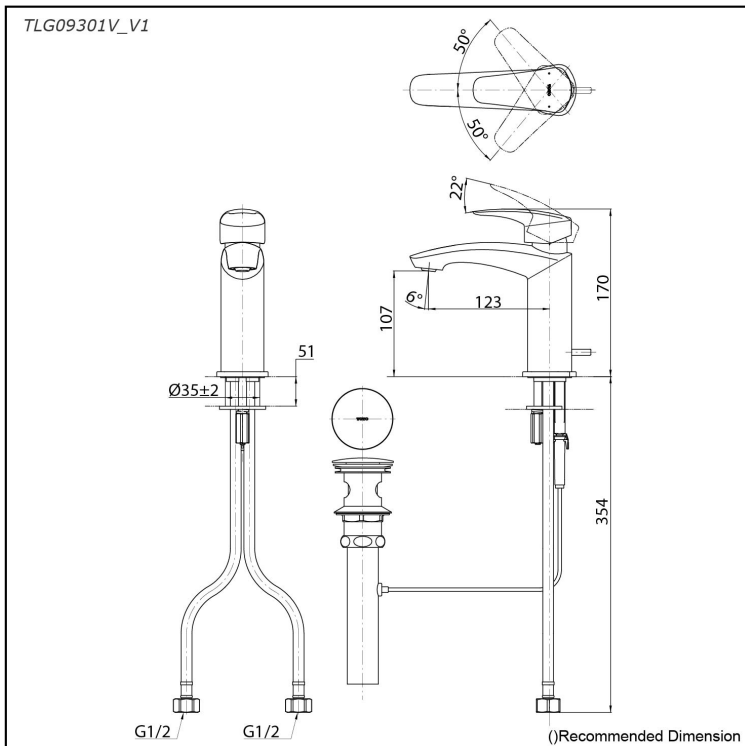

GM Series
Single Lever Lavatory Faucet
(w/ Pop-up Waste)

Features

- Elevate your space with sacred elegance, transforming its ambiance. Inspired by the Torii Gate, this faucet's arched spout and columnar body represent a transition. Its versatile design, with highlighted edges, brings stately volume and a tranquil feel.
- Long-lasting Comfort: COMFORT GLIDE for Smooth Operation with TOTO's Original Cartridge.

Specifications

Material: Brass
Water Pressure: 0.05MPa~1.0MPa

Parts description

- **TLG09301V_V1**
Single Lever Lavatory Faucet
(w/ Pop-up Waste)

Flow Rate

TLG09301V_V1