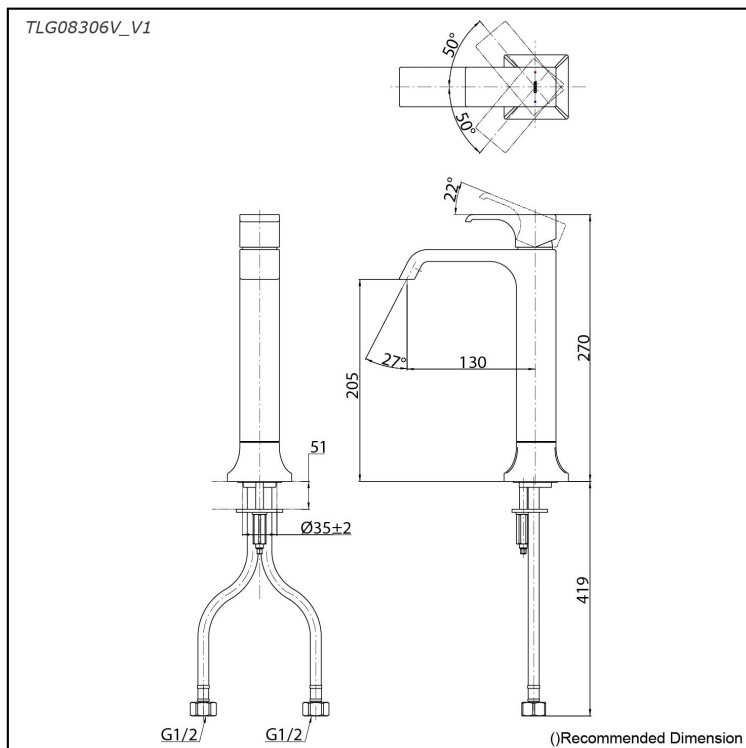

GC Series
Single Lever Lavatory Faucet
(Tall Vessel) (w/o Pop-up Waste)

Features

- Discover enduring beauty in crafted modern classic faucets. Inspired by architecture and the Bonsho bell's curves, designs blend stability with modern flair. Formal elements evoke timelessness.
- Long-lasting Comfort: COMFORT GLIDE for Smooth Operation with TOTO's Original Cartridge.

Specifications

Material: Brass

Water Pressure: 0.05MPa~1.0MPa

Parts description

- **TLG08306V_V1**
Single Lever Lavatory Faucet
(w/o Pop-up Waste)

reddot award 2019
winner

Flow Rate

TLG08306V_V1