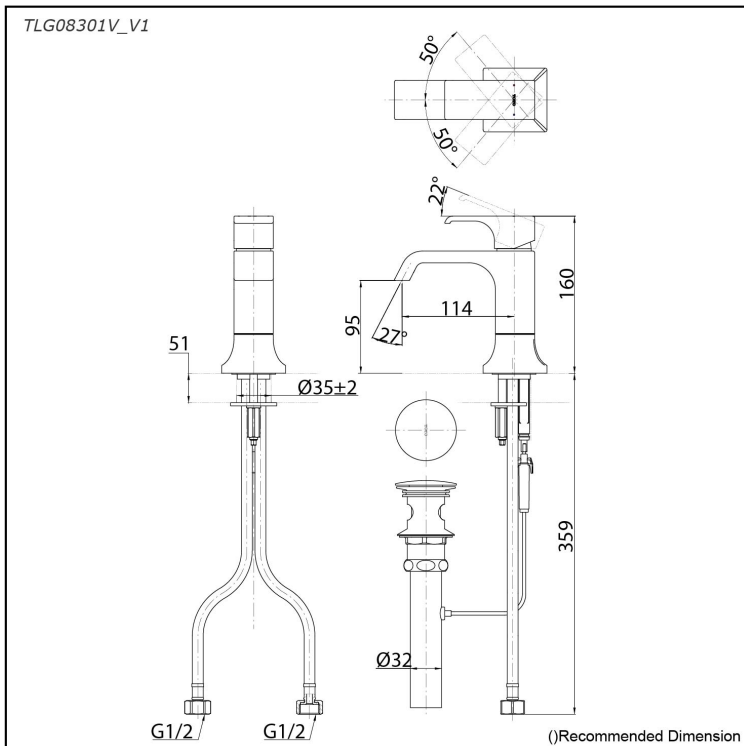

### Specifications

Material: Brass

Water Pressure: 0.05MPa~1.0MPa

### Parts description

- **TLG08301V\_V1**  
Single Lever Lavatory Faucet  
(w/ Pop-up Waste)

reddot award 2019  
winner

### Flow Rate

TLG08301V\_V1