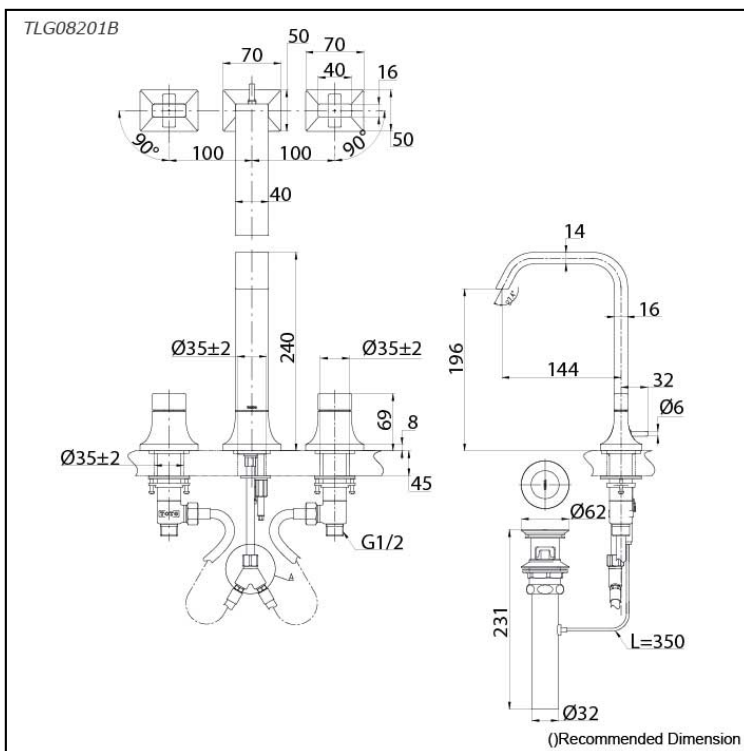

GC Series  
2 Handle Lavatory Faucet  
(3-Holes) (w/ Pop-up Waste)

### Specifications

Material: Brass

Water Pressure: 0.05MPa~1.0MPa

### Parts description

- TLG08201B**  
2 Handle Lavatory Faucet (3-Holes)  
(w/ Pop-up Waste)

### Flow Rate

TLG08201B