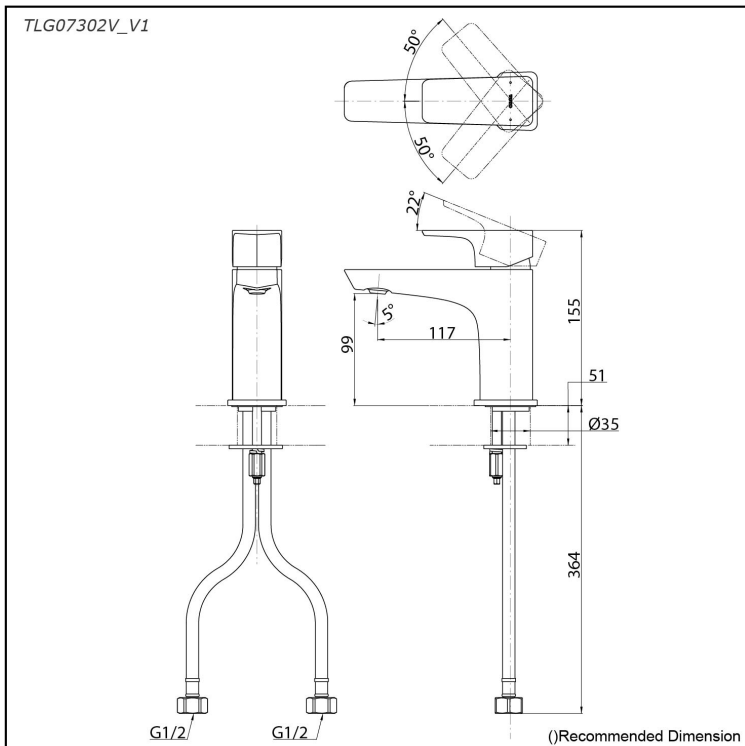

GE Series
Single Lever Lavatory Faucet
(w/o Pop-up Waste)

Features

- GE's series redefines modern design. A V-shaped edge generates captivating multi-sided reflections, complemented by sleek, refined edges. The five-sided mirror reflection adds a contemporary touch, offering a unique visual experience.
- Long-lasting Comfort: COMFORT GLIDE for Smooth Operation with TOTO's Original Cartridge.

Specifications

Material: Brass
Water Pressure: 0.05MPa~1.0MPa

Parts description

- **TLG07302V_V1**
Single Lever Lavatory Faucet
(w/o Pop-up Waste)

reddot award 2019
winner

Flow Rate

TLG07302V_V1