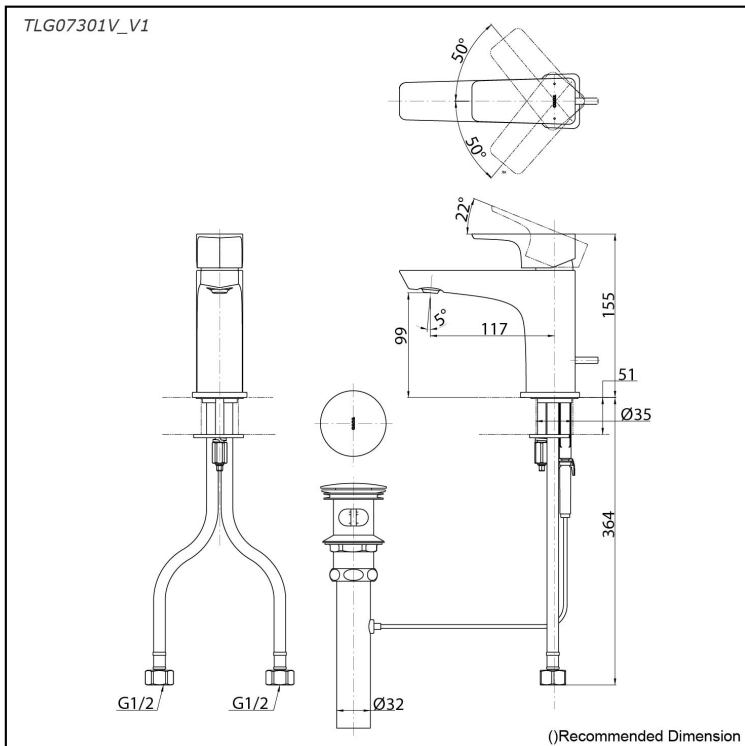

GE Series
Single Lever Lavatory Faucet
(w/ Pop-up Waste)

Features

- GE's series redefines modern design. A V-shaped edge generates captivating multi-sided reflections, complemented by sleek, refined edges. The five-sided mirror reflection adds a contemporary touch, offering a unique visual experience.
- Long-lasting Comfort: COMFORT GLIDE for Smooth Operation with TOTO's Original Cartridge.
- Effortless Installation and Use - Simplify Your Experience.
- PVD finishes offer beauty and strength, enriching your bathroom with vibrant color.

Specifications

Material: Brass

Water Pressure: 0.05MPa~1.0MPa

Parts description

- **TLG07301V_V1**
Single Lever Lavatory Faucet
(w/ Pop-up Waste)

reddot award 2019
winner

Flow Rate

TLG07301V_V1