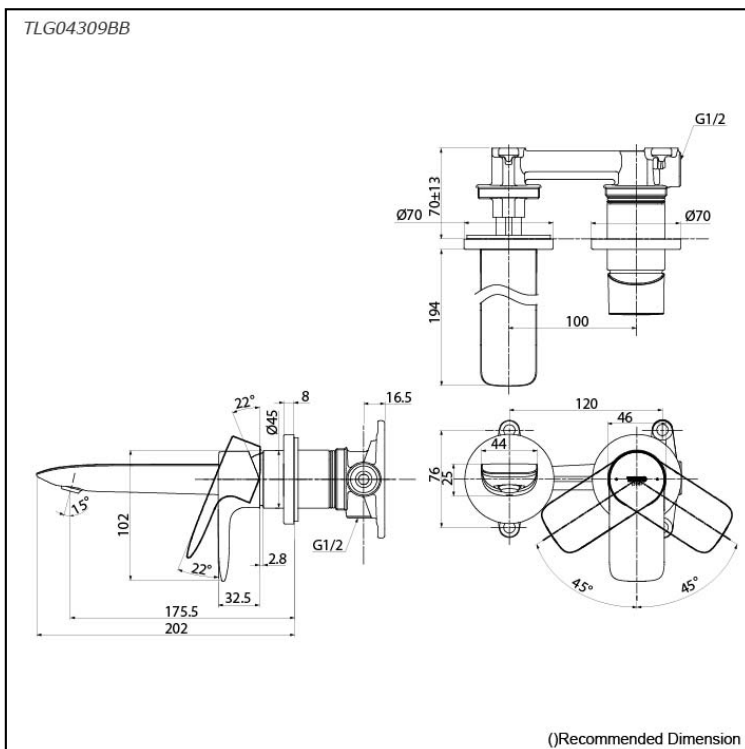

GA Series
 Wall-Mount Single Lever Lavatory Faucet
 (Short Spout) (w/o Pop-up Waste)

Features

- Refined elegance, versatile design. Experience the perfect balance of curves and edges in this faucet series. Simple yet sophisticated, its design complements a wide range of interiors, bringing a unique ambiance to any space.
- Long-lasting Comfort: COMFORT GLIDE for Smooth Operation with TOTO's Original Cartridge.

Specifications

Material: Brass
 Water Pressure: 0.05MPa~1.0MPa

Parts description

- **TLG04309BB**
 Wall-Mount Single Lever Lavatory Faucet
 (Short Spout) (w/o) waste fitting

Flow Rate