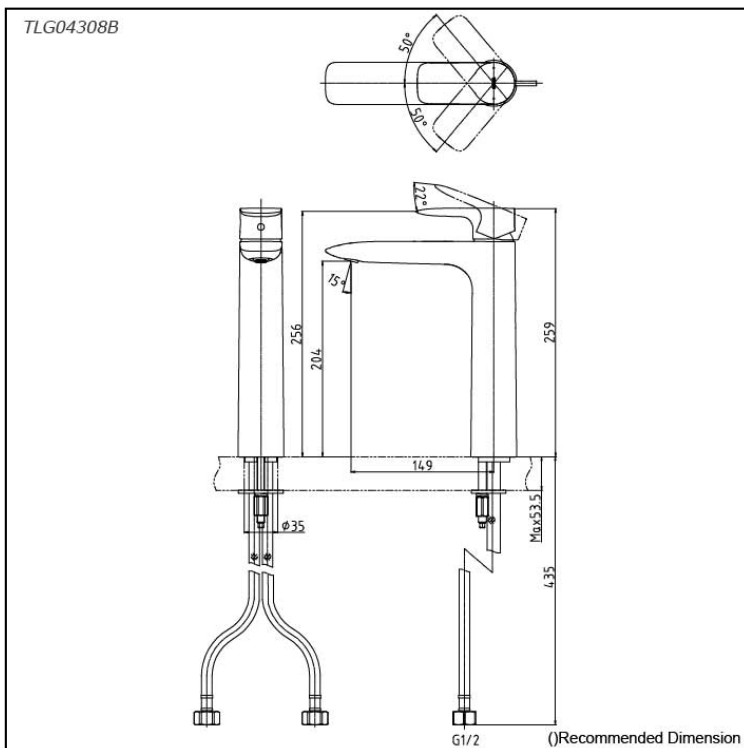

Specifications

Material: Brass
Water Pressure: 0.05MPa~1.0MPa

Parts description

- **TLG04308B**
Single Lever Lavatory Faucet (Tall Vessel) (w/o Pop-up Waste)

reddot award 2018
winner

Flow Rate

TLG04308B