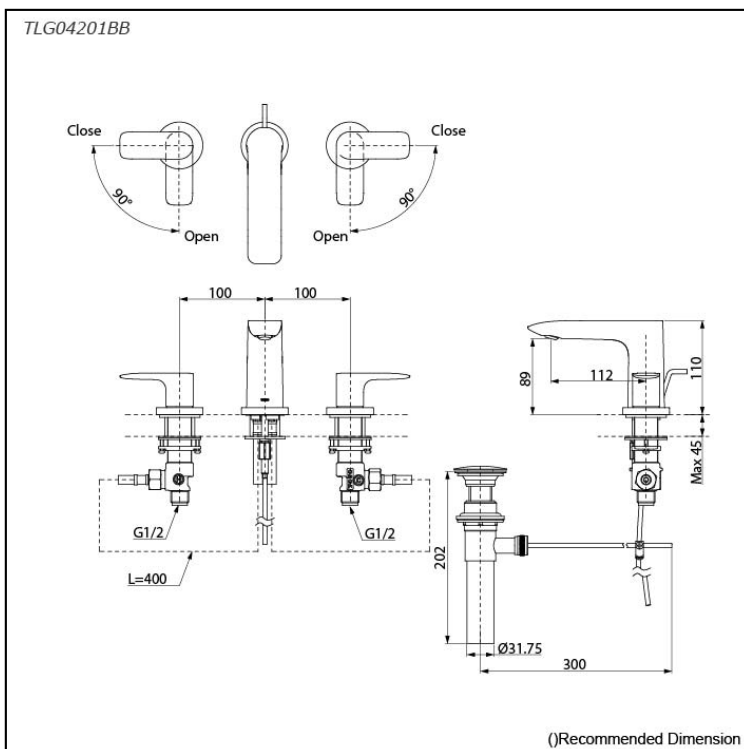

GA Series  
2 Handle Lavatory Faucet  
(3-Holes) (w/ Pop-up Waste)

### Specifications

Material: Brass  
Water Pressure: 0.05MPa~1.0MPa

### Parts description

- TLG04201BB**  
2 Handle Lavatory Faucet (3 holes) (w/ pop-up waste)