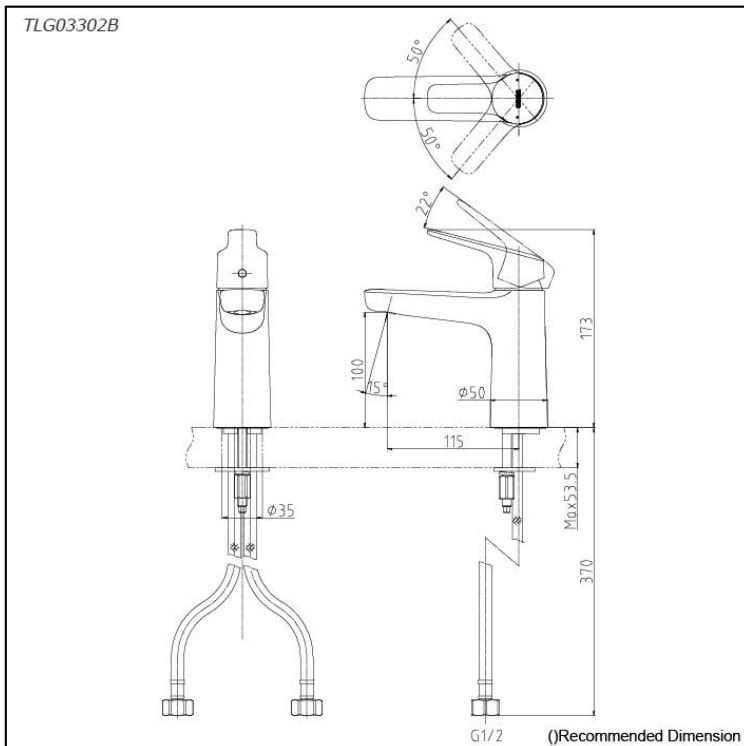

### Specifications

Material: Brass  
Water Pressure: 0.05MPa~1.0MPa

### Parts description

- **TLG03302B**  
Single Lever Lavatory Faucet (w/o Pop-up Waste)

reddot award 2018  
winner