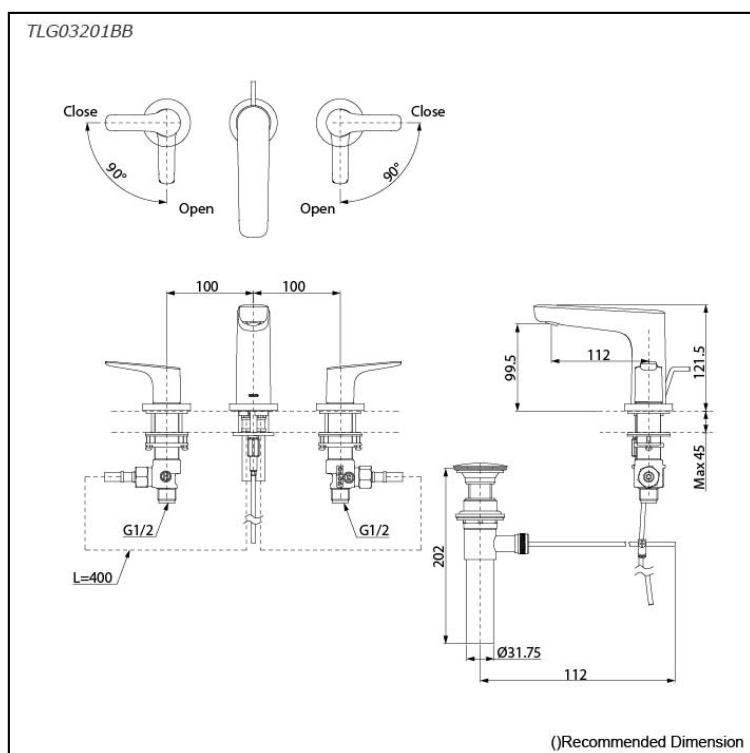

GS Series
2 Handle Lavatory Faucet
(3-Holes)
(w/ Pop-up Waste)

Features

- Simple sophistication for everyday living. Soft curves and classic shapes define this design, offering a gentle aesthetic and smart proportions. Back-to-basics inspiration brings a refreshed feel to your daily life.

Specifications

Material: Brass
Water Pressure: 0.05MPa~1.0MPa

Parts description

- **TLG03201BB**
2 Handle Lavatory Faucet (3-Holes) (w/ Pop-up Waste)

Flow Rate