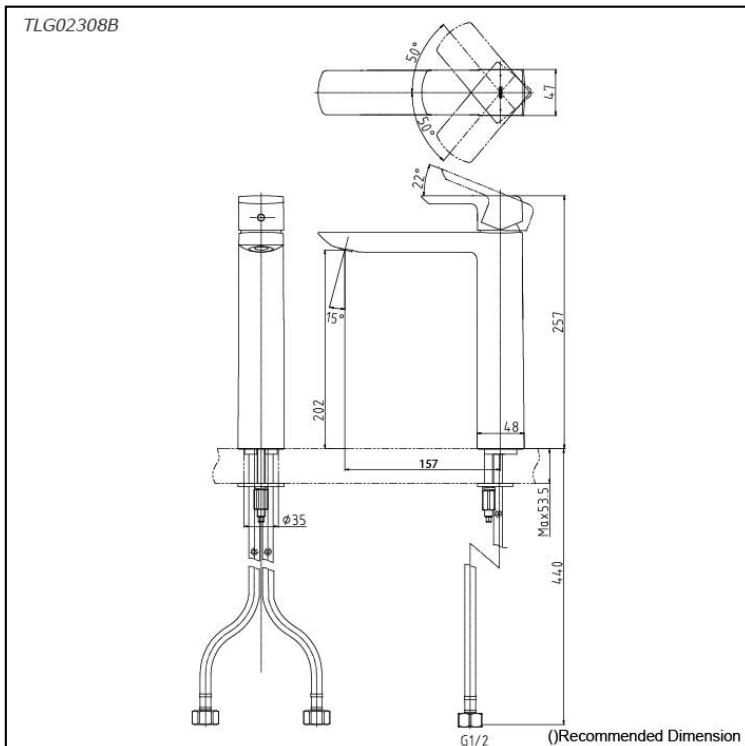

GR Series  
Single Lever Lavatory Faucet  
(Tall Vessel) (w/o Pop-up Waste)

### Specifications

Material: Brass  
Water Pressure: 0.05MPa~1.0MPa

### Parts description

- **TLG02308B**  
Single Lever Lavatory Faucet (Tall Vessel)  
(w/o Pop-up Waste)

reddot award 2017  
winner

## Flow Rate

TLG02308B