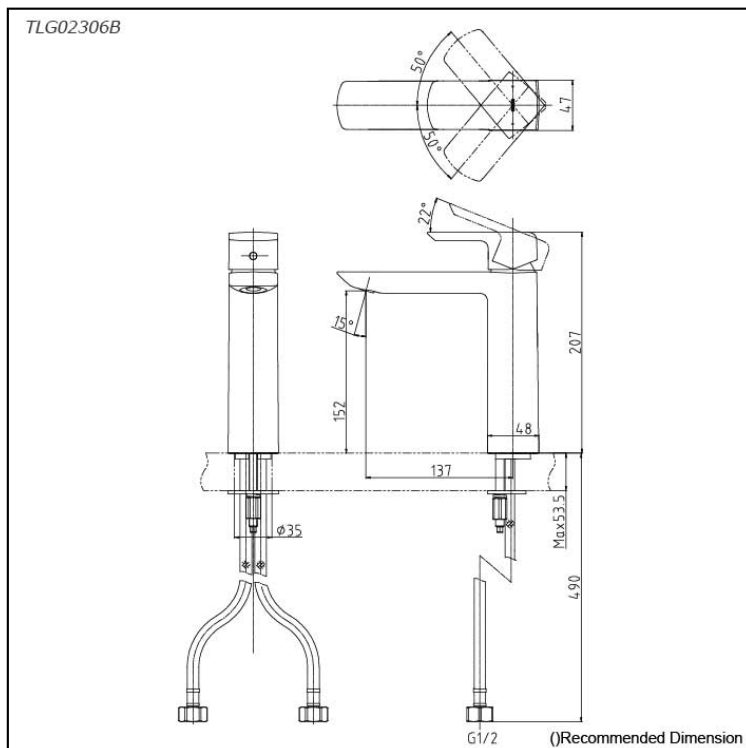

GR Series
Single Lever Lavatory Faucet
(Semi-tall Vessel) (w/o Pop-up Waste)

Features

- Make a regal statement in your space. This premium faucet series, blending sharp edges and gentle curves, offers striking sculptural beauty. Its strong lines, designed to create stability and make a statement, exude a regal presence.
- Long-lasting Comfort: COMFORT GLIDE for Smooth Operation with TOTO's Original Cartridge.

Specifications

Material: Brass
Water Pressure: 0.05MPa~1.0MPa

Parts description

- **TLG02306B**
Single Lever Lavatory Faucet (Semi-tall Vessel) (w/o Pop-up Waste)

 red dot award 2017
winner

Flow Rate

TLG02306B