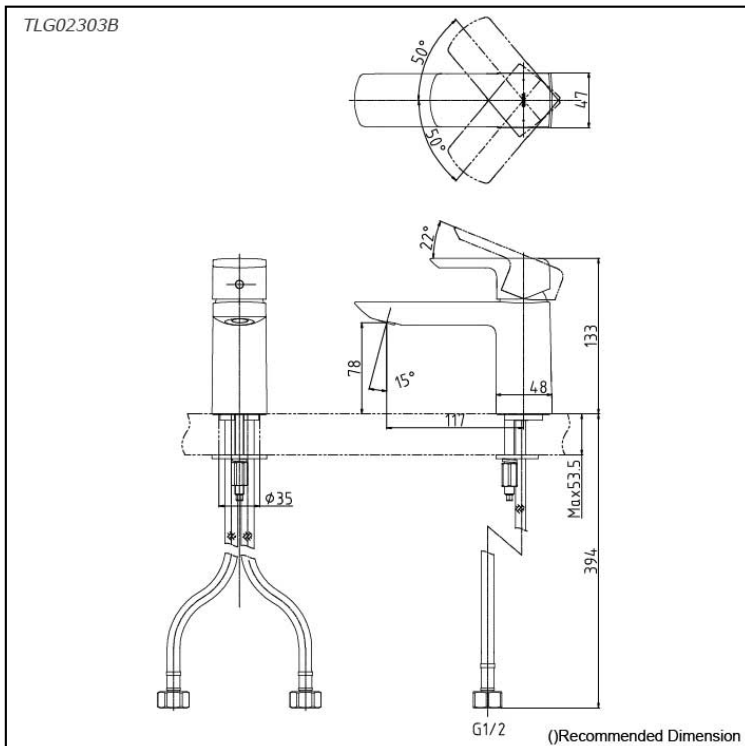

GR Series
Single Lever Lavatory Faucet
(w/o Pop-up Waste)

Features

- Make a regal statement in your space. This premium faucet series, blending sharp edges and gentle curves, offers striking sculptural beauty. Its strong lines, designed to create stability and make a statement, exude a regal presence.
- Long-lasting Comfort: COMFORT GLIDE for Smooth Operation with TOTO's Original Cartridge.

Specifications

Material: Brass
Water Pressure: 0.05MPa~1.0MPa

Parts description

- **TLG02303B**
Single Lever Lavatory Faucet (w/o Pop-up Waste)

 red dot award 2017
winner

Flow Rate

TLG02303B