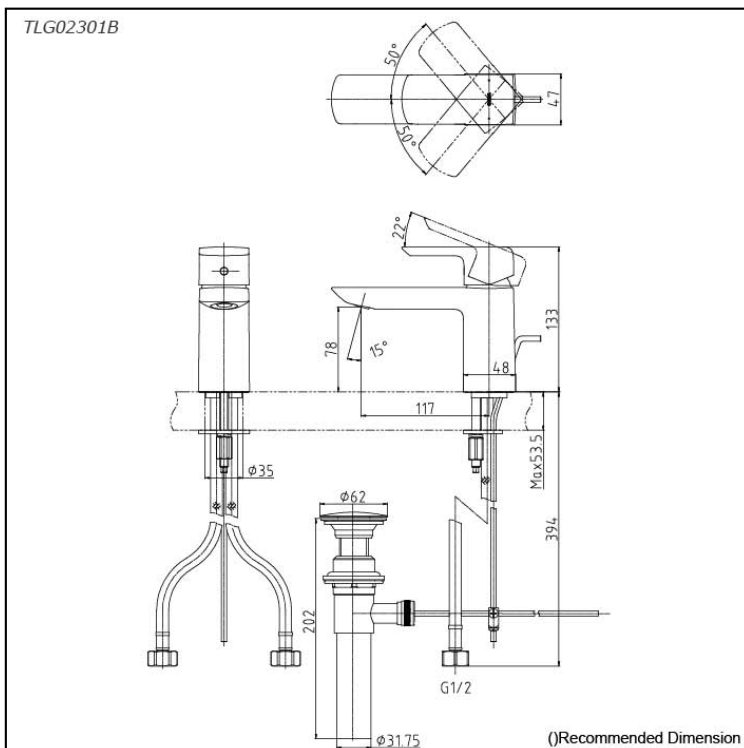

GR Series  
Single Lever Lavatory Faucet  
(w/ Pop-up Waste)

### Specifications

Material: Brass  
Water Pressure: 0.05MPa~1.0MPa

### Parts description

- **TLG02301B**  
Single Lever Lavatory Faucet (w/ Pop-up Waste)

### Flow Rate

TLG02301B