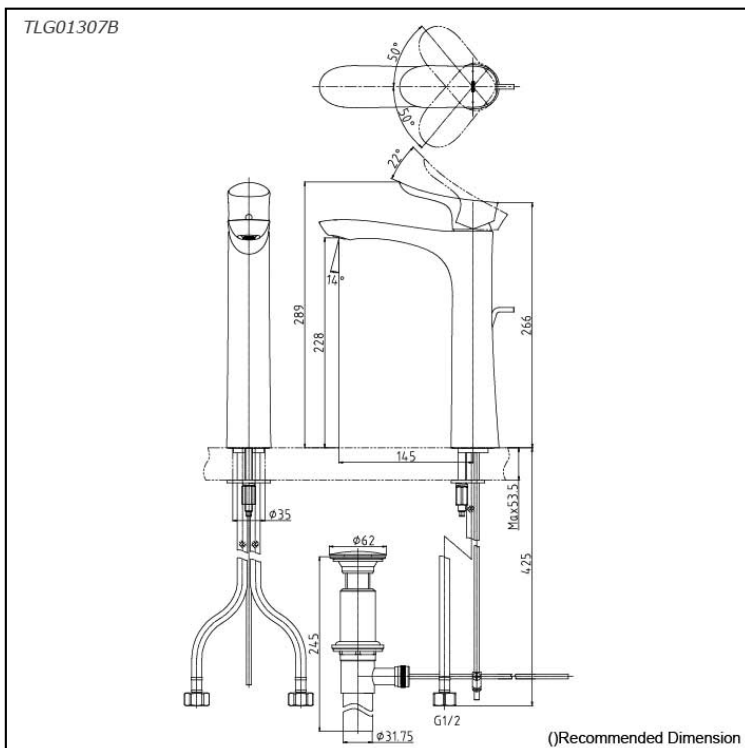

GO Series
Single Lever Lavatory Faucet
(Tall Vessel) (w/ Pop-up Waste)

Features

- Infuse your space with a soft, natural ambiance. This faucet series, featuring sunlight-inspired curves, brings sculptural elegance. The round faucet body, blended with nature-like curves, enhances form and function.
- Long-lasting Comfort: COMFORT GLIDE for Smooth Operation with TOTO's Original Cartridge.

Specifications

Material: Brass
Water Pressure: 0.05MPa~1.0MPa

Parts description

- **TLG01307B**
Single Lever Lavatory Faucet (Tall Vessel)
(w/ Pop-up Waste)

reddot award 2017
best of the best

Flow Rate

TLG01307B