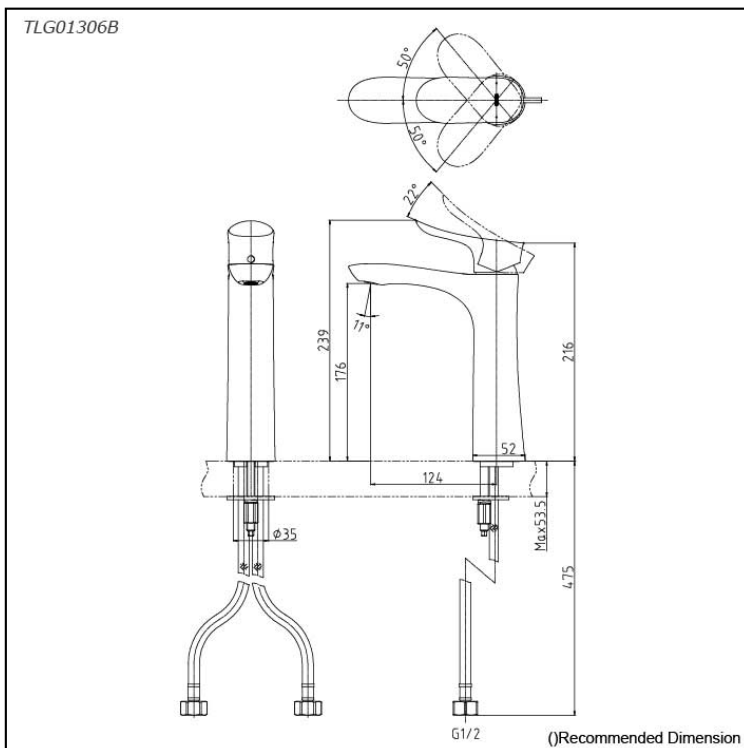

### Specifications

Material: Brass  
Water Pressure: 0.05MPa~1.0MPa

### Parts description

- **TLG01306B**  
Single Lever Lavatory Faucet (Semi-tall Vessel) (w/o Pop-up Waste)

reddot award 2017  
best of the best

### Flow Rate

TLG01306B