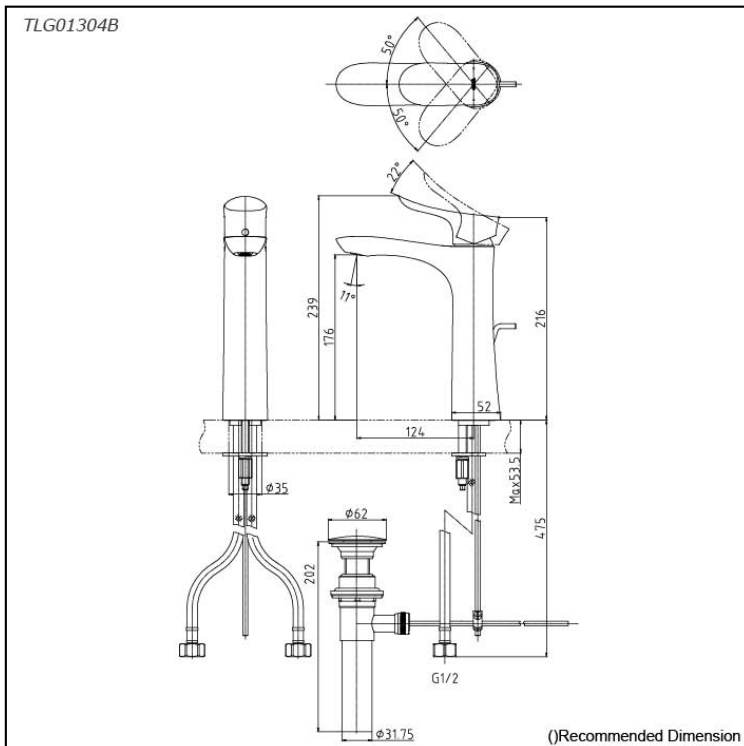

GO Series
Single Lever Lavatory Faucet
(Semi-tall Vessel) (w/ Pop-up Waste)

Features

- Infuse your space with a soft, natural ambiance. This faucet series, featuring sunlight-inspired curves, brings sculptural elegance. The round faucet body, blended with nature-like curves, enhances form and function.
- Long-lasting Comfort: COMFORT GLIDE for Smooth Operation with TOTO's Original Cartridge.

Specifications

Material: Brass
Water Pressure: 0.05MPa~1.0MPa

Parts description

- **TLG01304B**
Single Lever Lavatory Faucet (Semi-tall Vessel) (w/ Pop-up Waste)

reddot award 2017
best of the best

Flow Rate