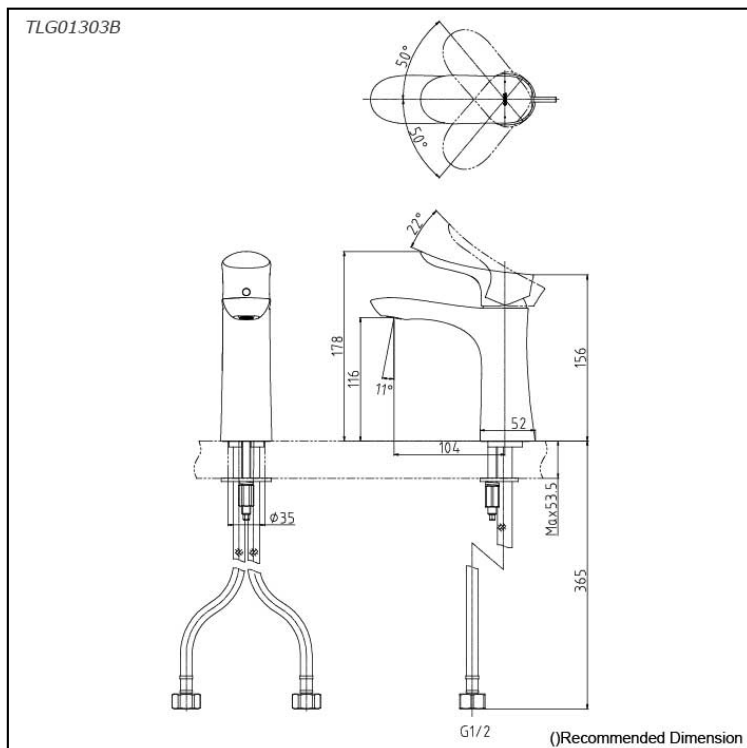

Specifications

Material: Brass
Water Pressure: 0.05MPa~1.0MPa

Parts description

- **TLG01303B**
Single Lever Lavatory Faucet (w/o Pop-up Waste)

reddot award 2017
best of the best

Flow Rate

TLG01303B