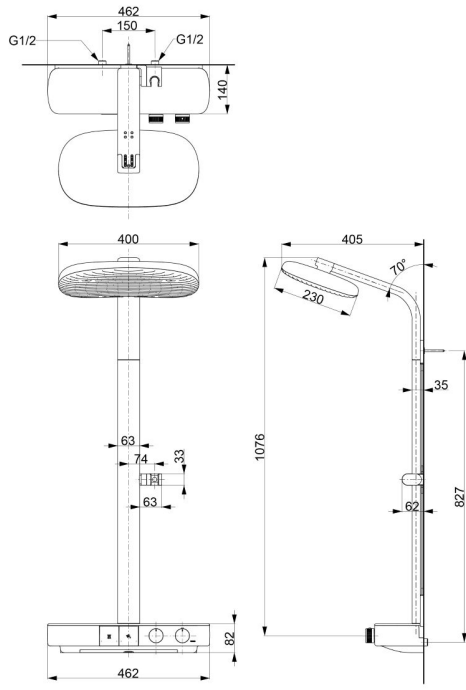

*G Selection
Thermostat Shower Column
(1 mode) (w/o Hand Shower)
(w/o Spout)*

Features

- Transform your shower space with our elegant shower columns, combining modern design with functionality for a luxurious and customizable bathing experience.
- Explore a stunning design that merges modern style with advanced technology and durable quality. Effortless installation enhances your space, bringing lasting beauty and comfort to everyday life.
- Elevate your shower with COMFORT WAVE technology: enjoy larger droplets in a over head shower design, blending stimulation, relaxation, and water-saving benefits.
- Thermostat Controller: Precision in Comfort.
- The Overhead shower features a gentle shape that simulates the curves of the human body, which makes for a shower experience that is truly personal.
- Larger buttons and ridged dials blend seamlessly in the bathroom, while serving as a stylish shelf for your bath essentials.

Specifications

Finish:	Chrome
Material:	Brass
Water Pressure:	0.15MPa~1.0MPa
Shape Shower Head:	Rectangular
Dimension Shower Head:	400W x 230D mm

Parts description

- **TBW14SC0A**
Thermostat Shower Column (1 mode)
(w/o Hand Shower) (w/o Spout)

TBW14SC0A

(J)Recommended Dimension