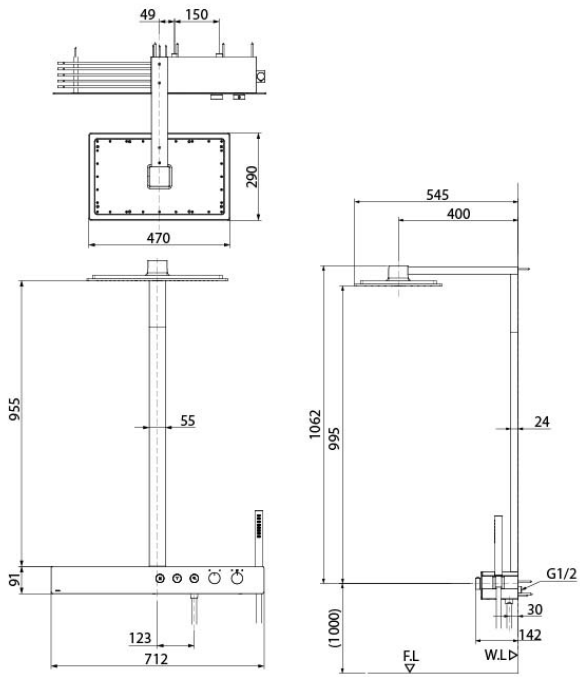

## Specifications

Finish:	Chrome
Material:	Brass
Water Pressure:	0.15MPa~1.0MPa
Dimension Shower Head:	470W x 290D mm
Shape Shower Head :	Rectangular

## Parts description

- **TBW08408A**  
Thermostat Shower Column (2 mode)  
(w/ Hand Shower) (w/o spout)

## Colors

Black  
- Shelf

TBW08408A

( )Recommended Dimension