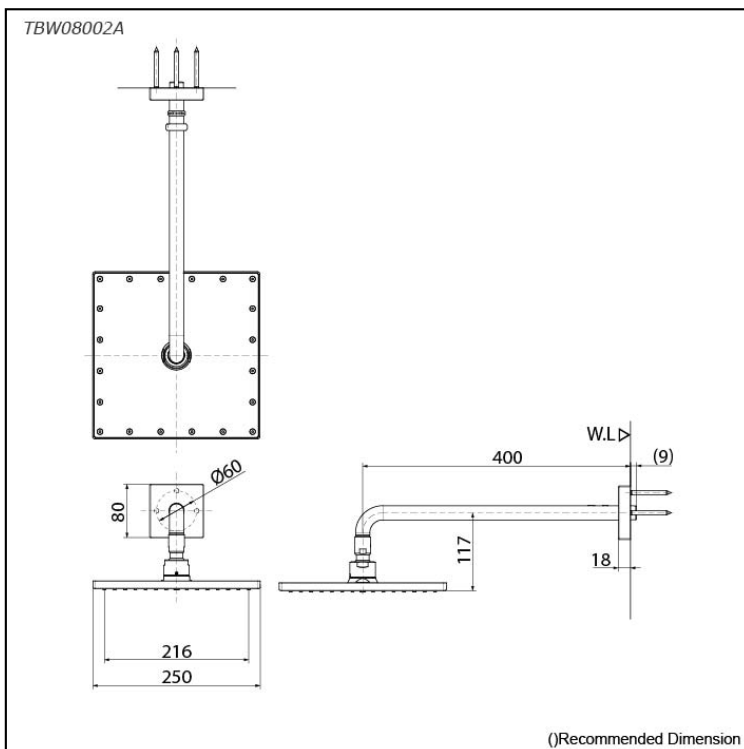

### Specifications

Finish:	Chrome
Material:	Brass
Shape:	Square
Dimension:	250 x 250mm
Water Pressure:	0.12MPa~1.0MPa

### Parts description

- **TBW08002A**  
Over Head Shower (Wall Type) (1 mode)

### Flow Rate