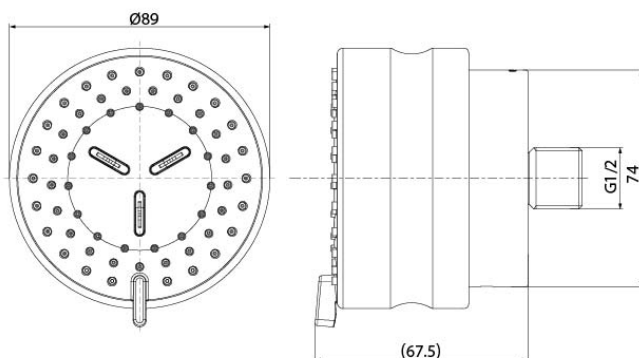

Specifications

Finish:	Nickel Chrome
Material:	Brass
Shape:	Round
Dimension:	89W x 67.5D x 89H mm
Water Pressure:	0.05MPa~1.0MPa

Parts description

- **TBW07017A**
Body Shower (2 mode)

TBW07017A

()Recommended Dimension

Flow Rate